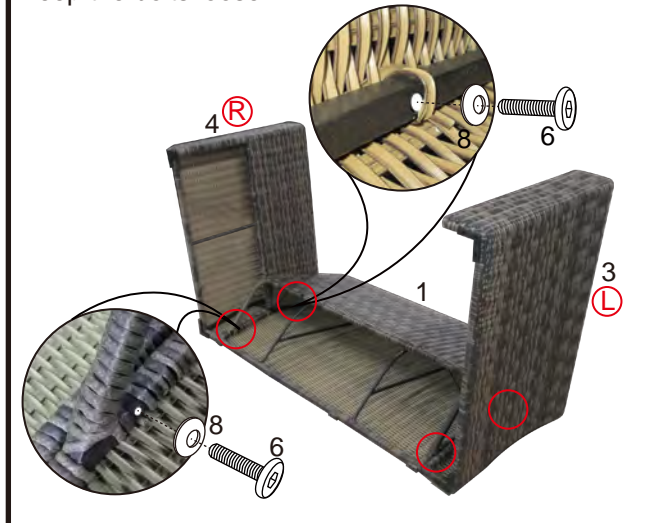

Attention:
Make sure that each bolt needed for all steps matches the corresponding figure to ensure proper assembly.

Note:
The labels marked "L" and "R" on the arms (#3 and #4) should coincide with Figure 1 to ensure proper assembly.

FIGURE 1 PARTS REQUIRED: 1, 3, 4, 6, & 8
Keep the bolts loose.