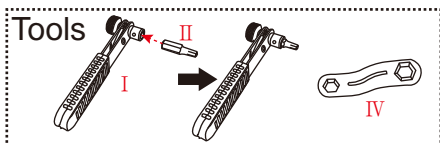

ASSEMBLY INSTRUCTIONS

**ATTENTION: THIS PRODUCT IS NOT FOR COMMERCIAL USE.
INTENDED FOR RESIDENTIAL USE ONLY.**

KVS9494

PARTS LIST

PART NO.	MATERIAL CODE	PART	Q'TY
1	KVS9494-CS03-1	 BACK ASSEMBLY	1
2	KVS9494-CS02-1	 SEAT ASSEMBLY	1
3	KVS9494-CS01-2	 LEFT ARM	1
4	KVS9494-CS01-3	 RIGHT ARM	1
5	62KVS949F1101	 SUPPORT C	1

Attention:
Make sure that each bolt needed for all steps matches the corresponding figure to ensure proper assembly.

Note:
The labels marked "L" and "R" on the arms (#3 and #4) should coincide with Figure 1 to ensure proper assembly.