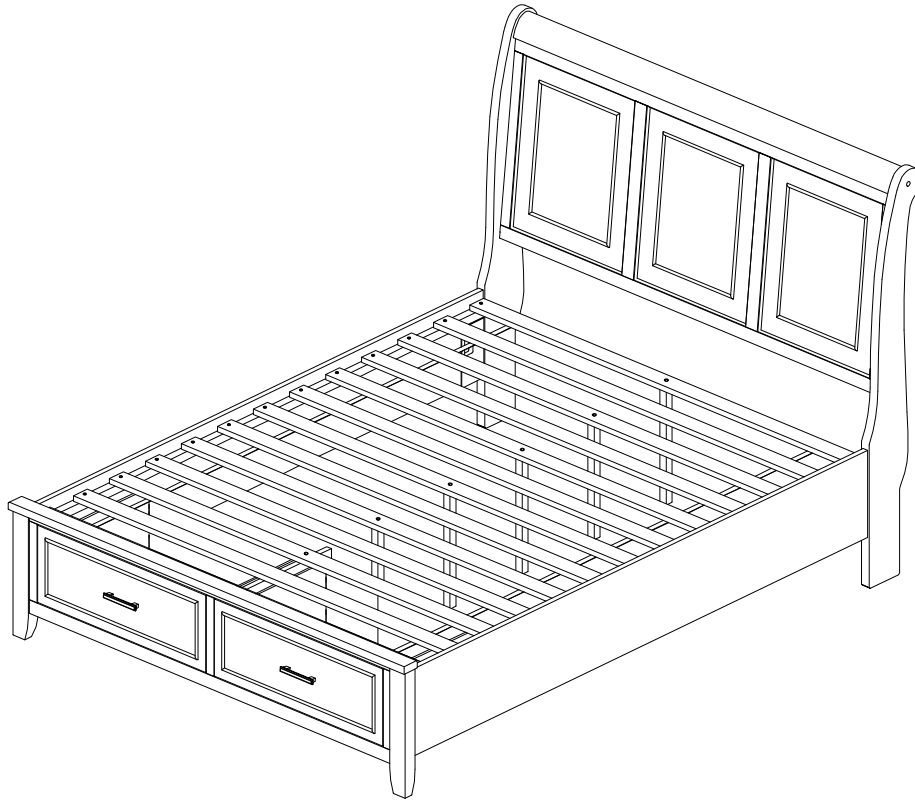

BIG LOTS STORES, INC.

ASSEMBLY INSTRUCTIONS

ITEM NO. : 1402SHB/ 1402SFB/ 1402SR

SKU NO. : 810224256/ 810224257/ 810224219

**DESCRIPTION : MANOTICELLO QUEEN HEADBOARD/
STORAGE FOOTBOARD/ RAILS AND SLATS**

BIG LOTS CUSTOMER CARE