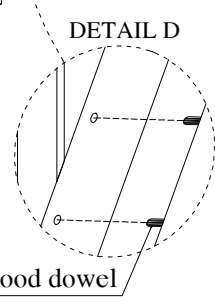

ASSEMBLY INSTRUCTIONS

Item No. : 1402SHB/ 1402SFB/ 1402SR

SKU No. : 810224256/ 810224257/ 810224219

DESCRIPTION : MANOTICELLO QUEEN HEADBOARD/
STORAGE FOOTBOARD/ RAILS AND SLATS