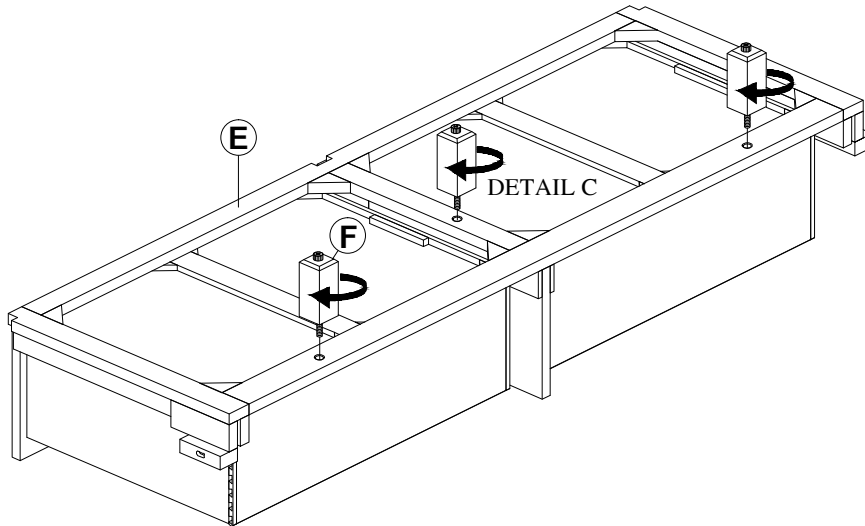

ASSEMBLY INSTRUCTIONS

Item No. : 1402SHB/ 1402SFB/ 1402SR

SKU No. : 810224256/ 810224257/ 810224219

DESCRIPTION : MANOTICELLO QUEEN HEADBOARD/
STORAGE FOOTBOARD/ RAILS AND SLATS