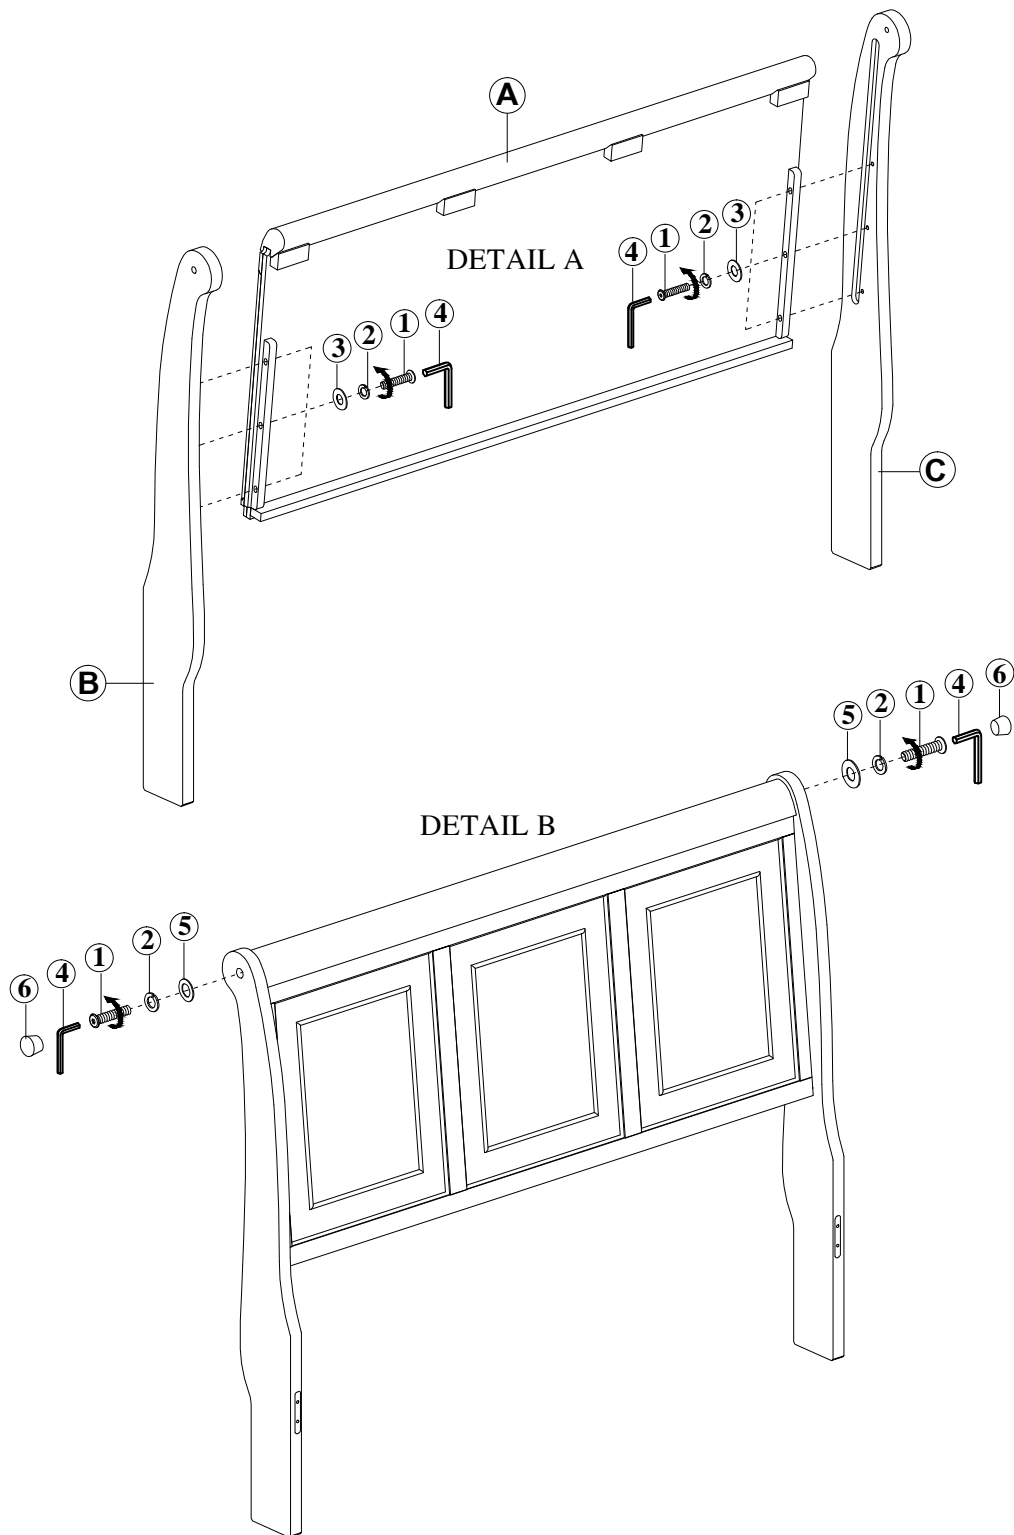

ASSEMBLY INSTRUCTIONS

Item No. : 1402SHB/ 1402SFB/ 1402SR

SKU No. : 810224256/ 810224257/ 810224219

DESCRIPTION : MANOTICELLO QUEEN HEADBOARD/
STORAGE FOOTBOARD/ RAILS AND SLATS