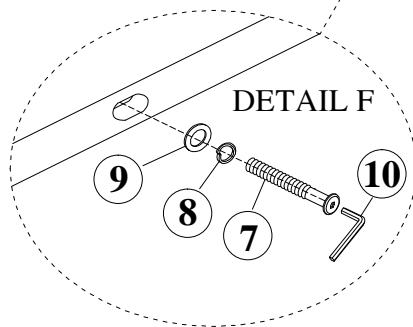

ASSEMBLY INSTRUCTIONS

Item No. : 1402SHB/ 1402SFB/ 1402SR

SKU No. : 810224256/ 810224257/ 810224219

DESCRIPTION : MANOTICELLO QUEEN HEADBOARD/
STORAGE FOOTBOARD/ RAILS AND SLATS