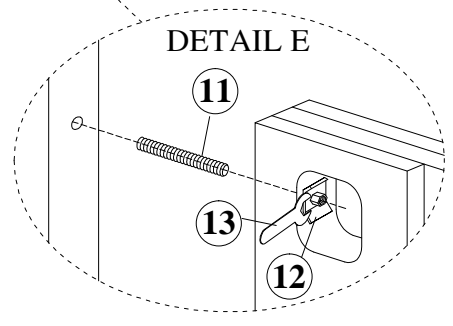

ASSEMBLY INSTRUCTIONS

Item No. : 1402SHB/ 1402SFB/ 1402SR

SKU No. : 810224256/ 810224257/ 810224219

DESCRIPTION : MANOTICELLO QUEEN HEADBOARD/
STORAGE FOOTBOARD/ RAILS AND SLATS