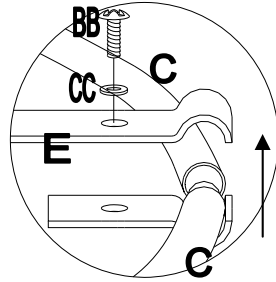

Assembly Instructions

Item: D-FT480PST-E

Parts List		
Part	Description	Qty
A	Handle	1
B	Screen	1
C	Ring	4
D	Bracket	4
E	Connector	4
F	Body	1
G	Leg	3
H	Poker	1

Hardware Pack		
Part	Description	Qty
AA	M6 Nut	1
BB	M6*15 Screw	14
CC	M6 Washer	14
DD	M6 Wrench	1

Fig.1

Step 1

Assemble Handle (Part A) and Screen (Part B) together with nuts AA.

Fig.2

Step 2

Attach Leg (Part G) and Body (Part F) together with screws BB and washers CC.

Fig3.1

Fig3.2

Fig.3

Step 3

Fig3.1 Attach Bracket (Part DC) and Connector (Part E) onto the above assembled Body and Leg with screws BB and washers CC, do not tighten them at this step.

Fig3.2 Insert Ring (Part C) with one another and then secure them with screws BB and washers BB. Tighten all the screws and washers.