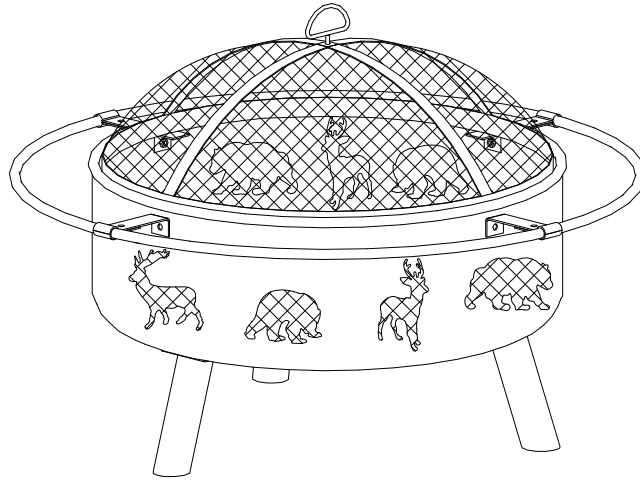

Assembly Instructions

Item: D-FT480PST-E

Parts List		
Part	Description	Qty
A	Handle	1
B	Screen	1
C	Ring	4
D	Bracket	4
E	Connector	4
F	Body	1
G	Leg	3
H	Poker	1

Hardware Pack		
Part	Description	Qty
AA	M6 Nut	1
BB	M6*15 Screw	14
CC	M6 Washer	14
DD	M6 Wrench	1

Fig.1

Step 1

Assemble Handle (Part A) and Screen (Part B) together with nuts AA.

Fig.2

Step 2

Attach Leg (Part G) and Body (Part F) together with screws BB and washers CC.

Fig3.1

Fig3.2

Fig.3

Step 3

Fig3.1 Attach Bracket (Part DC) and Connector (Part E) onto the above assembled Body and Leg with screws BB and washers CC, do not tighten them at this step.

Fig3.2 Insert Ring (Part C) with one another and then secure them with screws BB and washers BB. Tighten all the screws and washers.