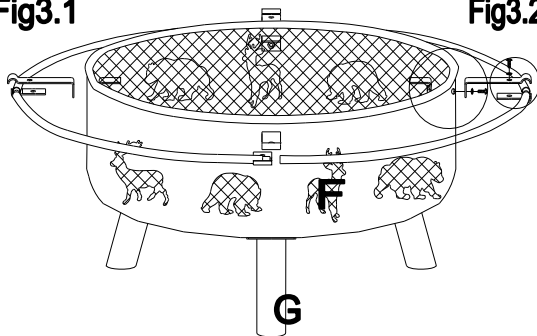

Assembly Instructions

Item: D-FT480PST-E

Parts List		
Part	Description	Qty
A	Handle	1
B	Screen	1
C	Ring	4
D	Bracket	4
E	Connector	4
F	Body	1
G	Leg	3
H	Poker	1

Hardware Pack		
Part	Description	Qty
AA	M6 Nut	1
BB	M6*15 Screw	14
CC	M6 Washer	14
DD	M6 Wrench	1

Fig.1

Step 1

Assemble Handle (Part A) and Screen (Part B) together with nuts AA.

Fig.2

Step 2

Attach Leg (Part G) and Body (Part F) together with screws BB and washers CC.

Fig3.1

Fig3.2

Fig.3

Step 3

Fig3.1 Attach Bracket (Part DC) and Connector (Part E) onto the above assembled Body and Leg with screws BB and washers CC, do not tighten them at this step.

Fig3.2 Insert Ring (Part C) with one another and then secure them with screws BB and washers BB. Tighten all the screws and washers.