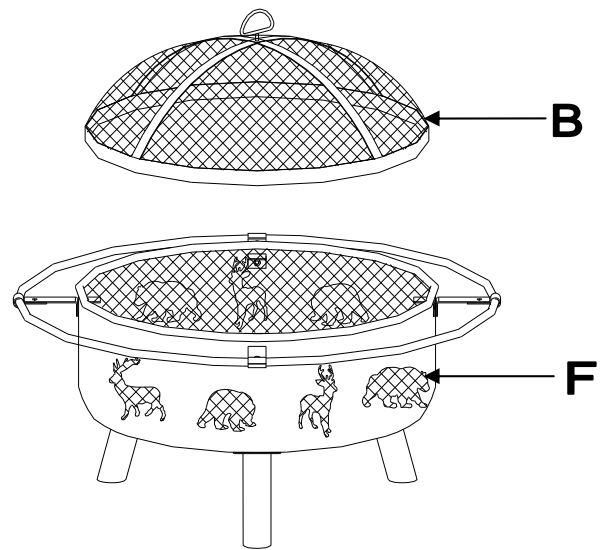

Fig.1

Step 1

Assemble Handle (Part A) and Screen (Part B) together with nuts AA.

Fig.2

Step 2

Attach Leg (Part G) and Body (Part F) together with screws BB and washers CC.

Fig3.1

Fig3.2

Fig.3

Step 3

Fig3.1 Attach Bracket (Part DC) and Connector (Part E) onto the above assembled Body and Leg with screws BB and washers CC, do not tighten them at this step.

Fig3.2 Insert Ring (Part C) with one another and then secure them with screws BB and washers BB. Tighten all the screws and washers.

Fig.4

Step 4

Place Screen (Part B) on the assembled fire pit. Get the poker for use any time.

WARNING:

Fuels used in wood or charcoal burning appliances, and the products of combustion of such fuels, contain chemicals known to cause cancer, birth defects or other reproductive harm.