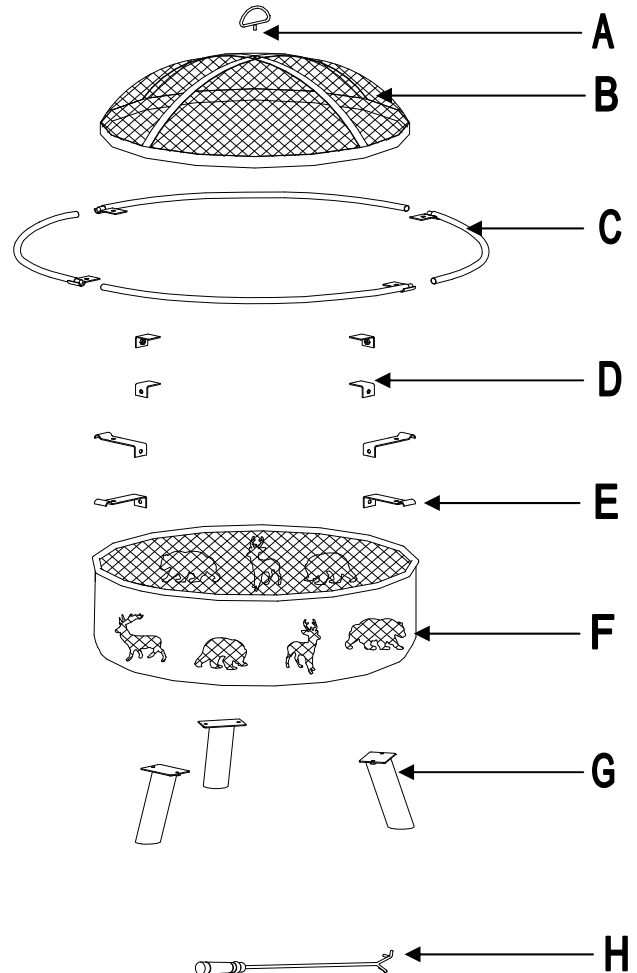

Assembly Instructions

Item: D-FT480PST-E

Parts List		
Part	Description	Qty
A	Handle	1
B	Screen	1
C	Ring	4
D	Bracket	4
E	Connector	4
F	Body	1
G	Leg	3
H	Poker	1

Hardware Pack		
Part	Description	Qty
AA	M6 Nut	1
BB	M6*15 Screw	14
CC	M6 Washer	14
DD	M6 Wrench	1

Fig.1

Step 1

Assemble Handle (Part A) and Screen (Part B) together with nuts AA.

Fig.2

Step 2

Attach Leg (Part G) and Body (Part F) together with screws BB and washers CC.

Fig3.1

Fig3.2

Fig.3

Step 3

Fig3.1 Attach Bracket (Part DC) and Connector (Part E) onto the above assembled Body and Leg with screws BB and washers CC, do not tighten them at this step.

Fig3.2 Insert Ring (Part C) with one another and then secure them with screws BB and washers BB. Tighten all the screws and washers.