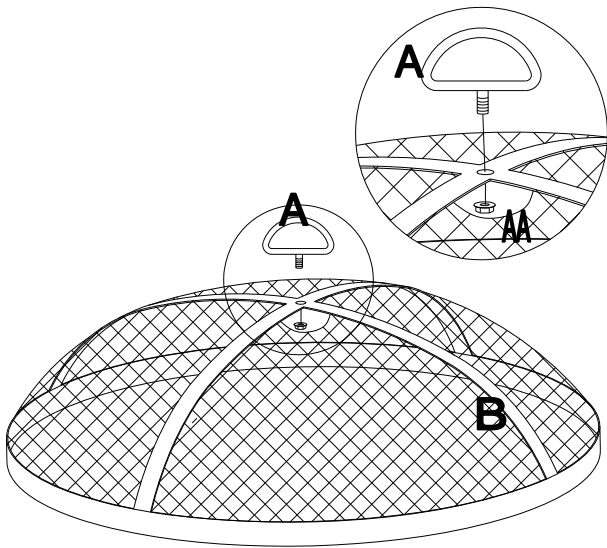

Assembly Instructions

Item: D-FT480PST-E

Parts List		
Part	Description	Qty
A	Handle	1
B	Screen	1
C	Ring	4
D	Bracket	4
E	Connector	4
F	Body	1
G	Leg	3
H	Poker	1

Hardware Pack		
Part	Description	Qty
AA	M6 Nut	1
BB	M6*15 Screw	14
CC	M6 Washer	14
DD	M6 Wrench	1

Fig.1

Step 1

Assemble Handle (Part A) and Screen (Part B) together with nuts AA.

Fig.2

Step 2

Attach Leg (Part G) and Body (Part F) together with screws BB and washers CC.

Fig3.1

Fig3.2

Fig.3

Step 3

Fig3.1 Attach Bracket (Part DC) and Connector (Part E) onto the above assembled Body and Leg with screws BB and washers CC, do not tighten them at this step.

Fig3.2 Insert Ring (Part C) with one another and then secure them with screws BB and washers BB. Tighten all the screws and washers.