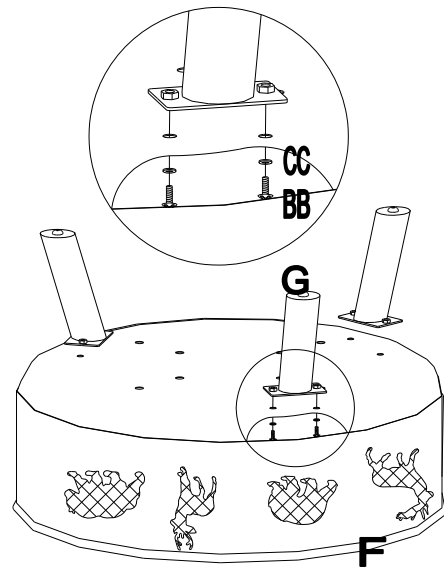

Assembly Instructions

Item: D-FT480PST-E

Parts List		
Part	Description	Qty
A	Handle	1
B	Screen	1
C	Ring	4
D	Bracket	4
E	Connector	4
F	Body	1
G	Leg	3
H	Poker	1

Hardware Pack		
Part	Description	Qty
AA	M6 Nut	1
BB	M6*15 Screw	14
CC	M6 Washer	14
DD	M6 Wrench	1

Fig.1

Step 1

Assemble Handle (Part A) and Screen (Part B) together with nuts AA.

Fig.2

Step 2

Attach Leg (Part G) and Body (Part F) together with screws BB and washers CC.

Fig3.1

Fig3.2

Fig.3

Step 3

Fig3.1 Attach Bracket (Part DC) and Connector (Part E) onto the above assembled Body and Leg with screws BB and washers CC, do not tighten them at this step.

Fig3.2 Insert Ring (Part C) with one another and then secure them with screws BB and washers BB. Tighten all the screws and washers.