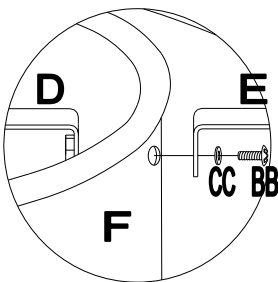

Assembly Instructions

Item: D-FT480PST-E

Parts List		
Part	Description	Qty
A	Handle	1
B	Screen	1
C	Ring	4
D	Bracket	4
E	Connector	4
F	Body	1
G	Leg	3
H	Poker	1

Hardware Pack		
Part	Description	Qty
AA	M6 Nut	1
BB	M6*15 Screw	14
CC	M6 Washer	14
DD	M6 Wrench	1

Fig.1

Step 1

Assemble Handle (Part A) and Screen (Part B) together with nuts AA.

Fig.2

Step 2

Attach Leg (Part G) and Body (Part F) together with screws BB and washers CC.

Fig3.1

Fig3.2

Fig.3

Step 3

Fig3.1 Attach Bracket (Part DC) and Connector (Part E) onto the above assembled Body and Leg with screws BB and washers CC, do not tighten them at this step.

Fig3.2 Insert Ring (Part C) with one another and then secure them with screws BB and washers BB. Tighten all the screws and washers.