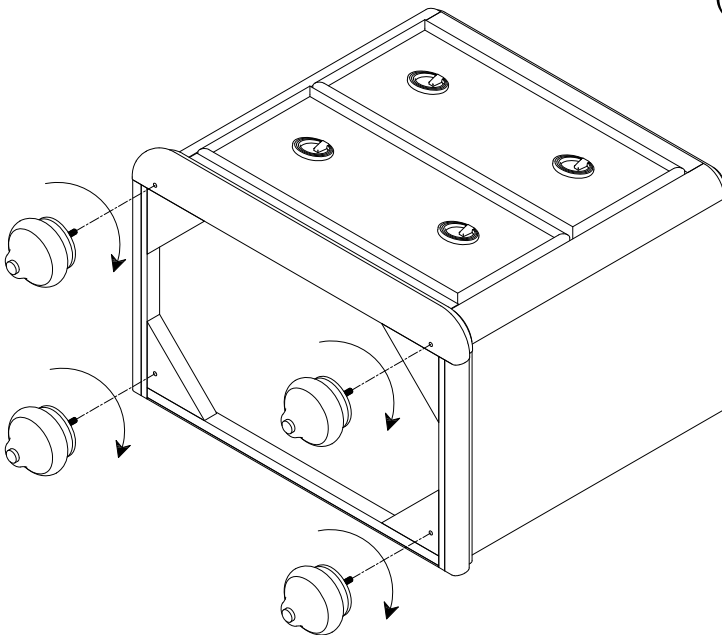

Big Lots Stores, Inc.

Assembly Instruction

Item No. : 315-8805-050

SKU No. : 810347326

Description: GEMMA NIGHTSTAND

Wood Part List

	<p>Nightstand x 1pc</p>  <p>Bun foot x 4pcs</p>
---	--

Big Lots Stores, Inc.

Assembly Instruction

Item No. : 315-8805-050

SKU No. : 810347326

Description: GEMMA NIGHTSTAND

DETAIL A

Leg Box

STEP 1

Remove Leg Box from Bottom drawer
(see DETAIL A)

STEP 2

Insert exposed threads in the Bun feet into the
pre-threaded holes in bottom of Nightstand.
Secure by turning in clockwise direction.
(see DETAIL B)

DETAIL B