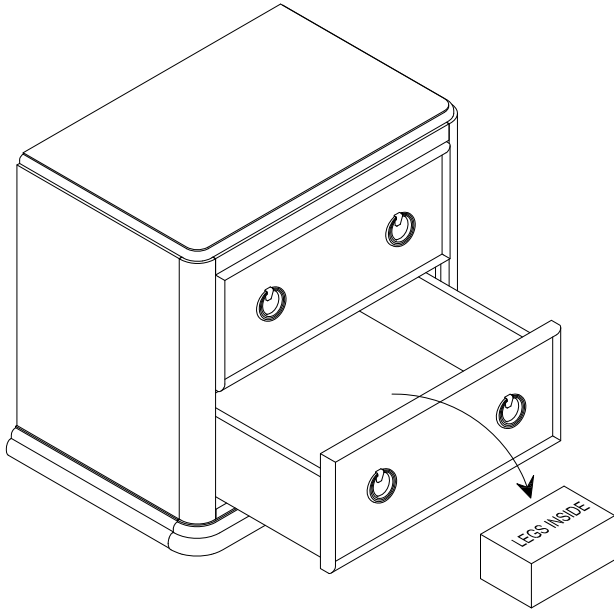

Big Lots Stores, Inc.

Assembly Instruction

Item No. : 315-8805-050

SKU No. : 810347326

Description: GEMMA NIGHTSTAND

Wood Part List

	<p>Nightstand x 1pc</p>  <p>Bun foot x 4pcs</p>
---	--

Big Lots Stores, Inc.

Assembly Instruction

Item No. : 315-8805-050

SKU No. : 810347326

Description: GEMMA NIGHTSTAND

DETAIL A

Leg Box

STEP 1

Remove Leg Box from Bottom drawer
(see DETAIL A)