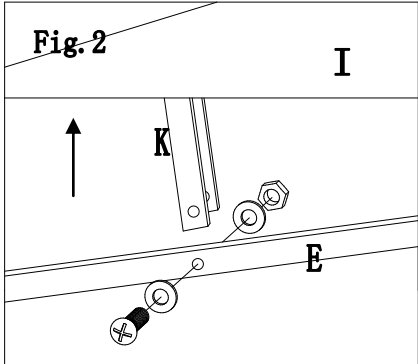

Parts List

Description	No#	Qty	Image
Small canopy	I	1 pc	
Big canopy	H	1 pc	

Fig.1: Remove the big canopy (H) from big top and put it away.

Fig.2: Unscrew the bolt and nut to remove the small top from cant beam (E).

Fig.3: Take down the big canopy (H) from big top.

Fig.4: Remove the finial (L) from the small top.

Fig.5: Remove the small canopy (L) from small top cant beam (K) and put it away.

Replace the canopy

Fig.1: Put the small canopy (I) onto the small top, and then fix the finial (L) to the small top.

Fig.2: Fix four corners of the small canopy (L) to the tube of small top cant beam (K).

Fig.3: Put the big canopy (H) onto the big top and spread out.

Fig.4: Fix the small top to cant beam (E)
by bolt and nut.