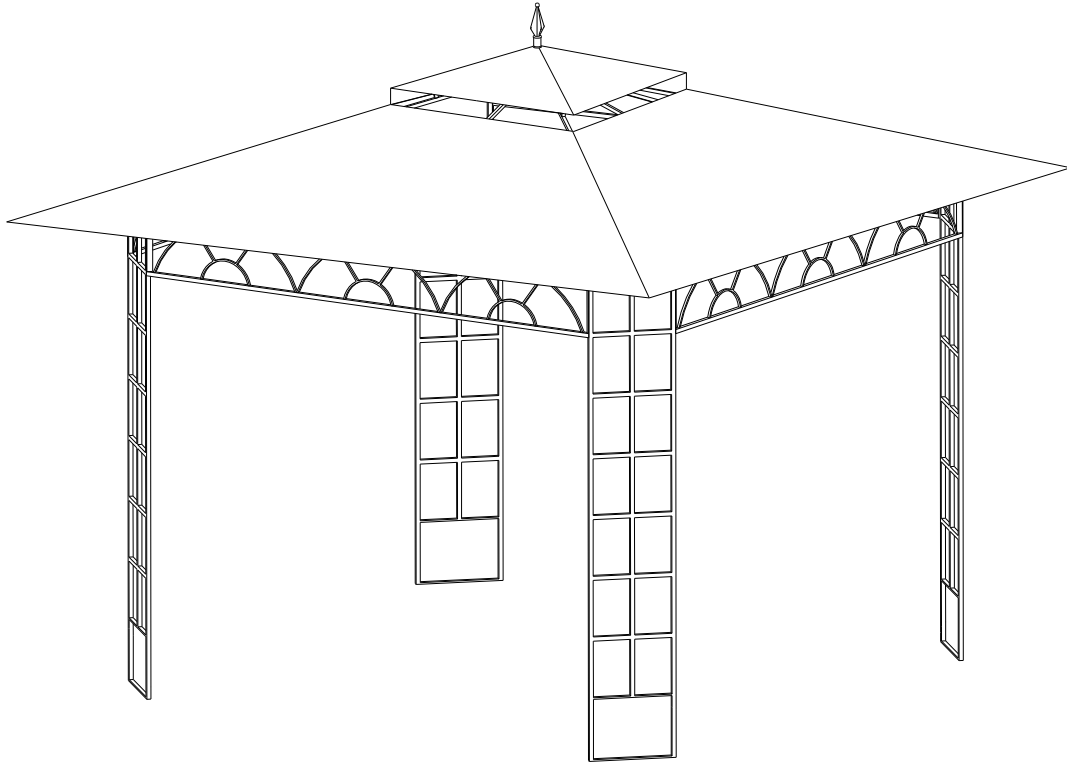

10x10 ft Belvedere Gazebo-Canopy

Assembly Instruction

Item no# L-GZ027PWI-3A-PK

SAFETY INFORMATION

Please read and understand this entire manual before attempting to assemble or install the product.

WARNING

Parts List

Description	No#	Qty	Image
Small canopy	I	1 pc	
Big canopy	H	1 pc	

Fig.1: Remove the big canopy (H) from big top and put it away.

Fig.2: Unscrew the bolt and nut to remove the small top from cant beam (E).

Fig.3: Take down the big canopy (H) from big top.

Fig.4: Remove the finial (L) from the small top.

Fig.5: Remove the small canopy (L) from small top cant beam (K) and put it away.

Replace the canopy

Fig.1: Put the small canopy (I) onto the small top, and then fix the finial (L) to the small top.

Fig.2: Fix four corners of the small canopy (L) to the tube of small top cant beam (K).

Fig.3: Put the big canopy (H) onto the big top and spread out.

Fig.4: Fix the small top to cant beam (E)
by bolt and nut.