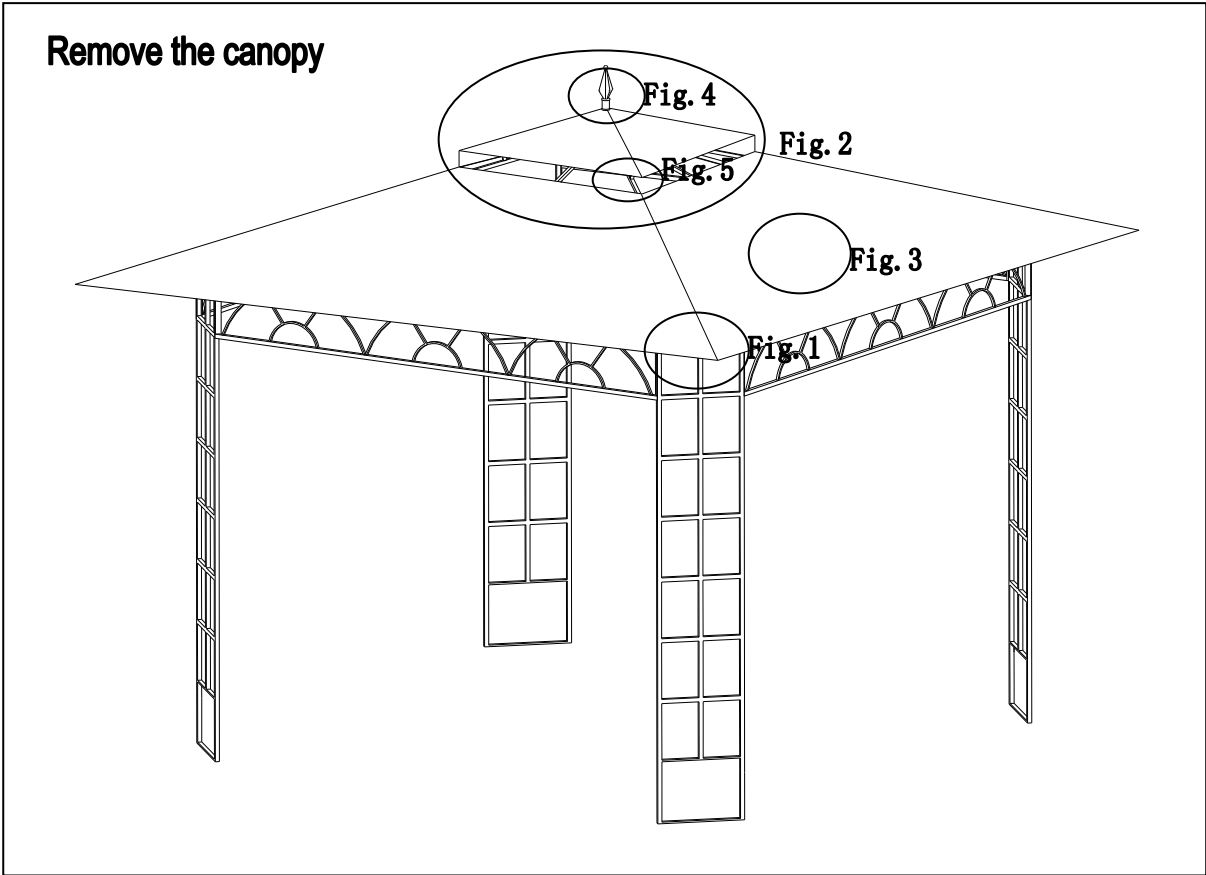

10x10 ft Belvedere Gazebo-Canopy

Assembly Instruction

Item no# L-GZ027PWI-3A-PK

SAFETY INFORMATION

Please read and understand this entire manual before attempting to assemble or install the product.

WARNING

Parts List

Description	No#	Qty	Image
Small canopy	I	1 pc	
Big canopy	H	1 pc	

Fig.1: Remove the big canopy (H) from big top and put it away.

Fig.2: Unscrew the bolt and nut to remove the small top from cant beam (E).

Fig.3: Take down the big canopy (H) from big top.

Fig.4: Remove the finial (L) from the small top.

Fig.5: Remove the small canopy (L) from small top cant beam (K) and put it away.

Replace the canopy

Fig.1: Put the small canopy (I) onto the small top, and then fix the finial (L) to the small top.

Fig.2: Fix four corners of the small canopy (L) to the tube of small top cant beam (K).

Fig.3: Put the big canopy (H) onto the big top and spread out.

Fig.4: Fix the small top to cant beam (E)
by bolt and nut.