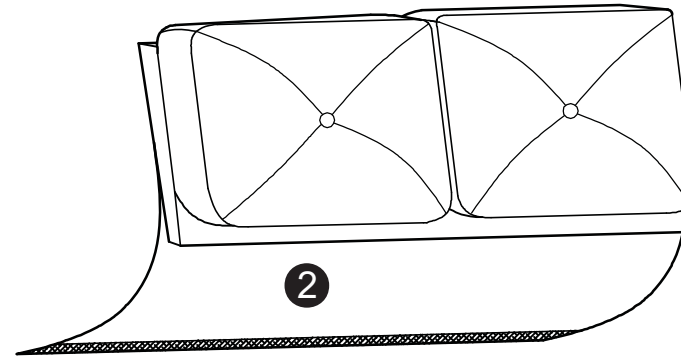

Need parts or assistance?

Please call :

866-626-7826

For prompt, reliable service; please have your assembly manual ready.

WARNING

- This product has been designed for seating two (2) average adults. To prevent injury and damage to this unit, PROHIBIT jumping on it.
- This product is designed for home use and not intended for commercial use.
- Children under the age of 5, small infants and babies should not sleep alone on this product for safety reasons.
- Recommended # of people needed for handling: 2 (however it is always better to have an extra hand.)
- THIS INSTRUCTION BOOKLET CONTAINS **IMPORTANT** SAFETY INFORMATION. PLEASE READ AND KEEP FOR FUTURE REFERENCE.

PARTS

Seat Body
QTY:1

Backrest
QTY:1

Arm
QTY:1 Pair

Backrest Ear Piece
QTY:1Pair

Leg
QTY:4

M10 Washer
(Outer Dim:45mm)
QTY:4

Step 1 :