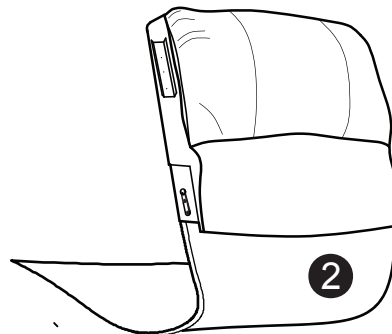

Please call :

866-626-7826

For prompt, reliable service; please have your assembly manual ready.

WARNING

- This product has been designed for seating one (1) average adult. To prevent injury and damage to this unit, PROHIBIT jumping on it.
- This product is designed for home use and not intended for commercial use.
- Children under the age of 5, small infants and babies should not sleep alone on this product for safety reasons.
- Recommended # of people needed for handling: 2 (however it is always better to have an extra hand.)
- THIS INSTRUCTION BOOKLET CONTAINS **IMPORTANT** SAFETY INFORMATION. PLEASE READ AND KEEP FOR FUTURE REFERENCE.

PARTS

Seat Body
QTY:1

Backrest
QTY:1

Backrest Ear Piece
QTY:2

Step 1 :

Step 2 :

Step 3 :

FUNCTIONS :