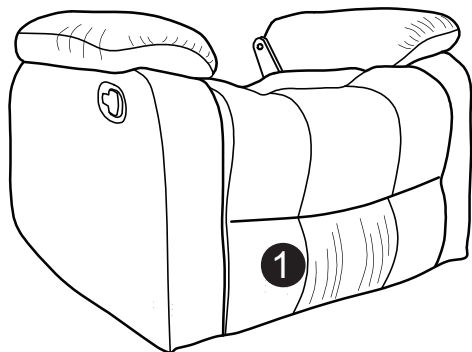

Please call :

866-626-7826

For prompt, reliable service; please have your assembly manual ready.

WARNING

- This product has been designed for seating one (1) average adult. To prevent injury and damage to this unit, PROHIBIT jumping on it.
- This product is designed for home use and not intended for commercial use.
- Children under the age of 5, small infants and babies should not sleep alone on this product for safety reasons.
- Recommended # of people needed for handling: 2 (however it is always better to have an extra hand.)
- THIS INSTRUCTION BOOKLET CONTAINS **IMPORTANT** SAFETY INFORMATION. PLEASE READ AND KEEP FOR FUTURE REFERENCE.

PARTS

Seat Body
QTY:1

Backrest
QTY:1

Backrest Ear Piece
QTY:2

Step 1 :

Step 2 :

Step 3 :

FUNCTIONS :