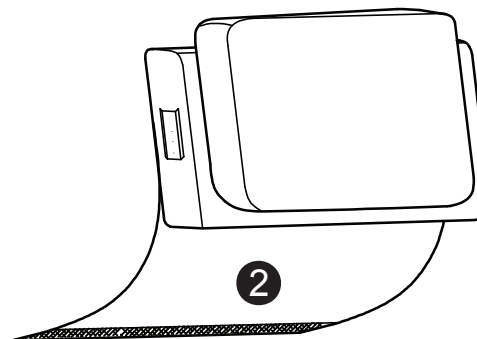

- This product has been designed for seating one (1) average adult. To prevent injury and damage to this unit, PROHIBIT jumping on it.
- This product is designed for home use and not intended for commercial use.
- Children under the age of 5, small infants and babies should not sleep alone on this product for safety reasons.
- Recommended # of people needed for handling: 2 (however it is always better to have an extra hand.)
- THIS INSTRUCTION BOOKLET CONTAINS **IMPORTANT** SAFETY INFORMATION. PLEASE READ AND KEEP FOR FUTURE REFERENCE.

PARTS

Seat Body
QTY:1

Backrest
QTY:1

Arm
QTY:1 Pair

Leg
QTY:4

M10 Washer
(Outer Dim : 45mm)
QTY:4

Step 1 :

Step 2 :