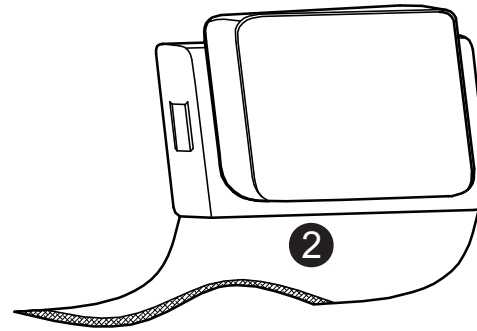

Need parts or assistance?

Please call :

866-626-7826

For prompt, reliable service; please have your assembly manual ready.

WARNING

- This product has been designed for seating one (1) average adult. To prevent injury and damage to this unit, PROHIBIT jumping on it.
- This product is designed for home use and not intended for commercial use.
- Children under the age of 5, small infants and babies should not sleep alone on this product for safety reasons.
- Recommended # of people needed for handling: 2 (however it is always better to have an extra hand.)
- THIS INSTRUCTION BOOKLET CONTAINS **IMPORTANT** SAFETY INFORMATION. PLEASE READ AND KEEP FOR FUTURE REFERENCE.

PARTS

Seat Body
QTY:1

Backrest
QTY:1

Arm
QTY:1 Pair

Leg
QTY:4

M10 Washer
(Outer Dim:45mm)
QTY:4

Step 1 :

Step 2 :