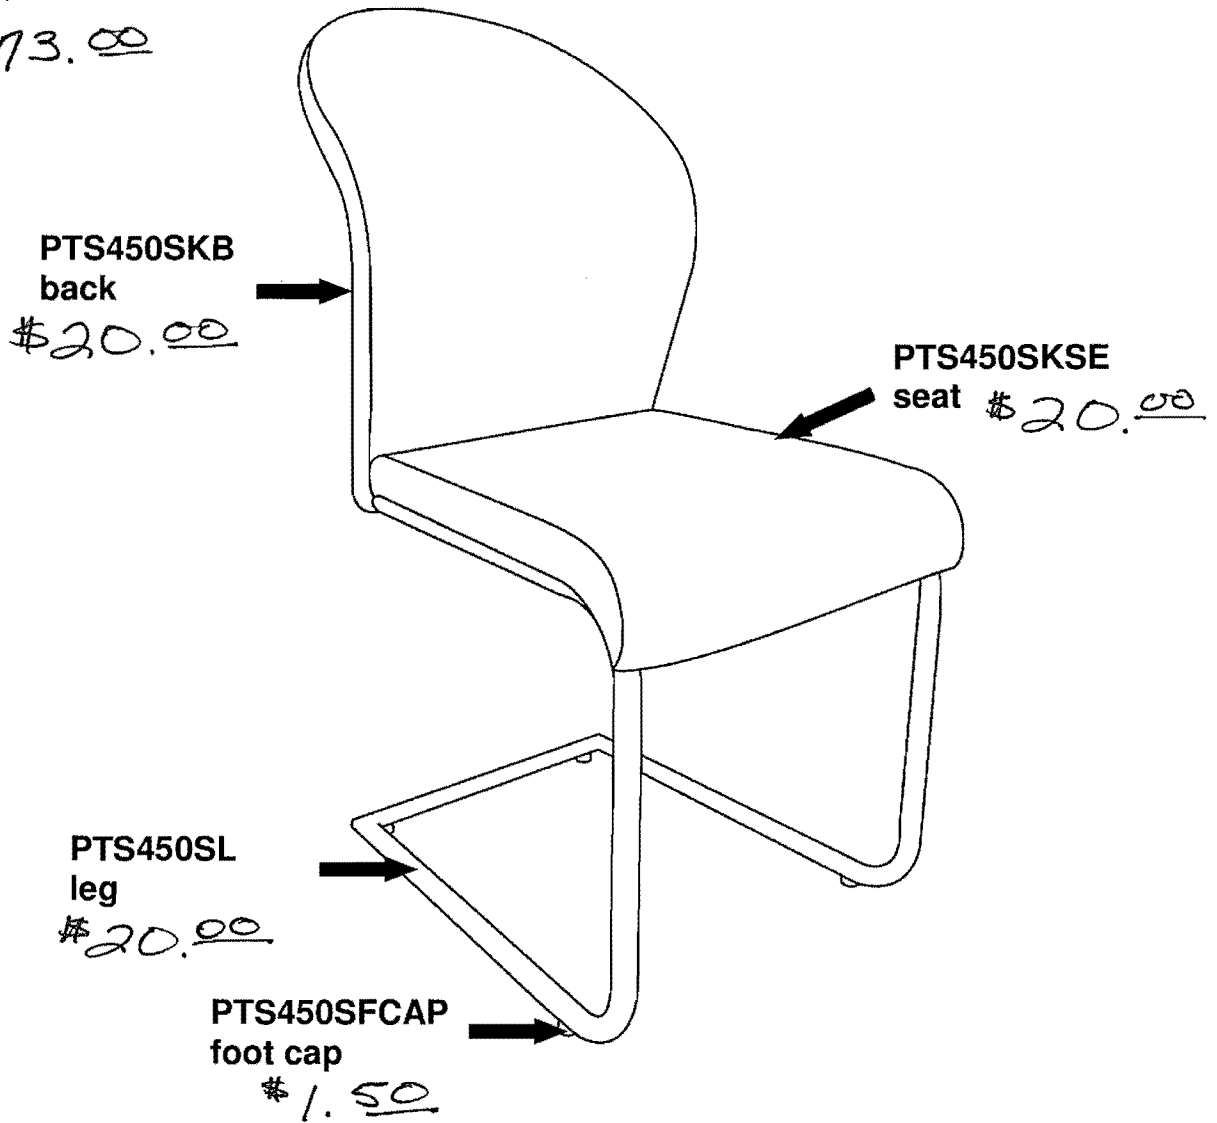

PARTS FOR TS450SK

Complete Hardware#: PTS450SH

Whole - \$42.00
 Parts - \$73.00

\$7.00

PRODUCT DETAILS	
SEAT	PU
BASE	IRON
PU COLOR	BLACK
IRON COLOR	CHROME
PRODUCT SIZE	17"x23"x36"
CARTON SIZE	23.62"x19.09"x18.50 "
NET WEIGHT	27.28LBS
GROSS WEIGHT	31.46LBS
CU.FT	2PCS / 4.83'