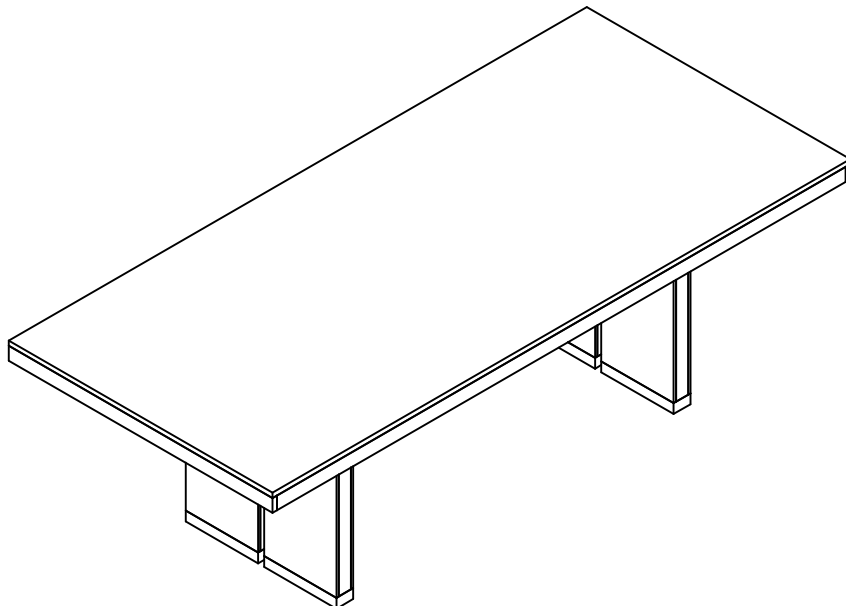

ASSEMBLY INSTRUCTIONS

7074-45 URBAN COCKTAIL TABLE

PART	DRAWING	DESCRIPTION	Q'TY
A		Top panel	1
B		Right side panel	2
C		Left side panel	2
D		Mounting plate	2
E		Stretchers	1

PART	DRAWING	DESCRIPTION	Q'TY
H1		Bolt 5/16 x 38mm	20
		Flat Washer 5/16"(Ø16)	
		Lock Washer 5/16"(Ø12)	
H2		Bolt 5/16 x 25mm	4
		Flat Washer 5/16"(Ø16)	
		Lock Washer 5/16"(Ø12)	
H3		Allen wrench(4*59mm)	1
H4		Leveler	4

Noted: If needed, only part H1-H4 are available for replacement.

COMPLETED URBAN COCKTAIL TABLE ASSEMBLY

United Wood Products, Inc. Customer Service Contact Information:

Toll Free Phone Number: 1-800-458-7212

Email: consumercare@ufifurniture.com

Website: www.unitedfurnitureindustries.com

PLEASE NOTE: With use, screw may become loose & must be tightened periodically

MADE IN VIETNAM