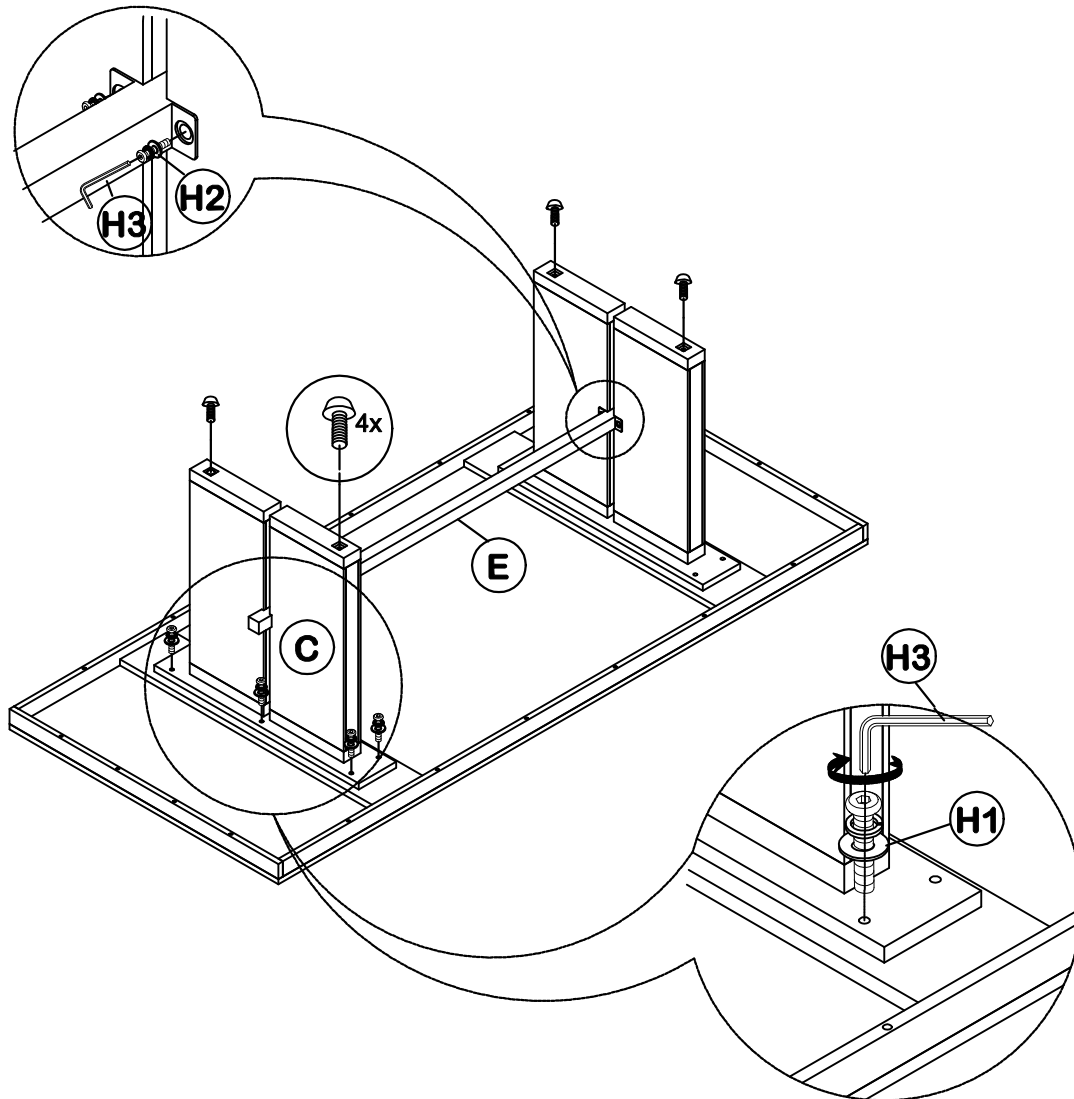

ASSEMBLY INSTRUCTIONS

STEP 3

United Wood Products, Inc. Customer Service Contact Information:

Toll Free Phone Number: 1-800-458-7212

Email: consumercare@uffurniture.com

Website: www.unitedfurnitureindustries.com

PLEASE NOTE: With use, screw may become loose & must be tightened periodically

MADE IN VIETNAM