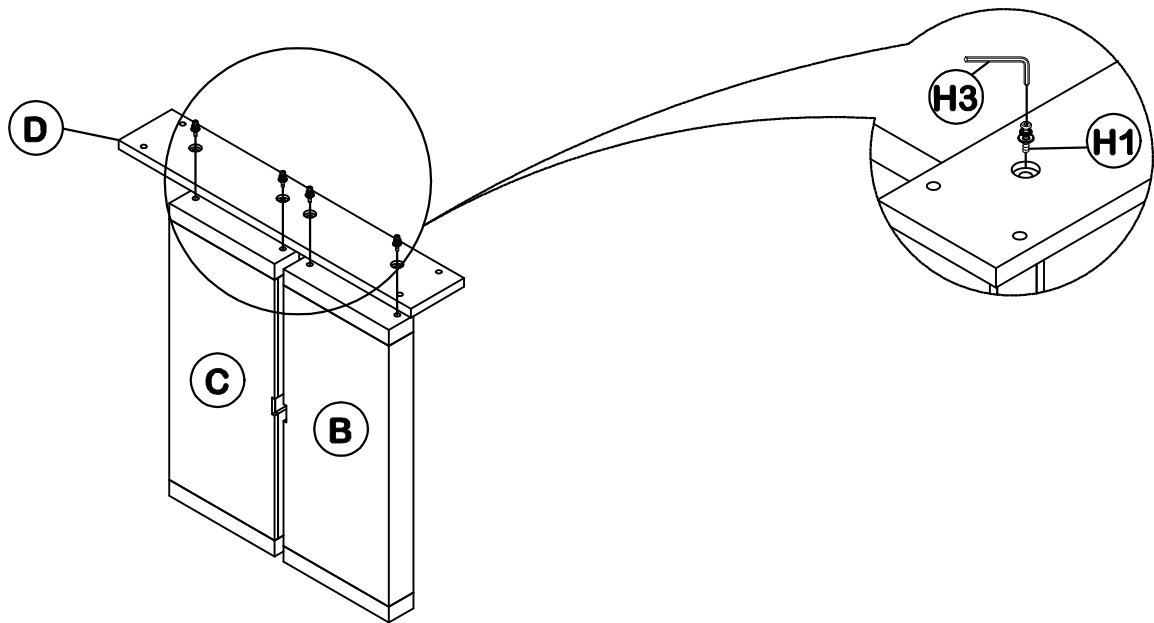

ASSEMBLY INSTRUCTIONS

STEP 1