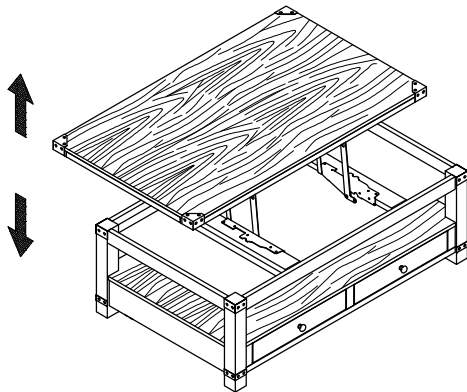

ASSEMBLY INSTRUCTIONS

7593-45 HARDWARE PART LIST

PART	DRAWING	DESCRIPTION	QTY
H1		KNOB	2
H2		MECHANISM	1SET
H3		CASTORS	4

NOTE: If needed, only part H1 - H3 are available for replacement.

STEP 1

Closing the top as shown

You can raise it when you need as shown.

COMPLETED LIFT TOP COCKTAIL TABLE ASSEMBLY

United Wood Products, Inc. Customer Service Contact Information:

Toll Free Phone Number: 1-800-458-7212

Email: consumercare@ufifurniture.com