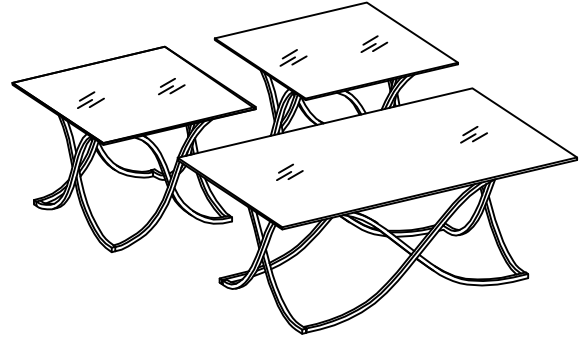

## 7316-43 3 Pack Tables Part List

PART	DRAWING	DESCRIPTION	QTY	PART	DRAWING	DESCRIPTION	QTY
A		Cocktail Table Front Leg	2	F		Bolt 1/4" x 12mm	24
B		Cocktail Table Side Leg	2	G		Glass Bumper	12
C		End Table Leg	8	H		Allen Key (M4)	1
D		End Table Top	2				
E		Cocktail Table Top	1				

3 Pack Tables  
Assembled

**NOTED:** If needed, only part F-H are available for replacement.

**IMPORTANT:** Do not fully tighten the bolts before assemble all part in position, Tighten all the bolts only on a level surface