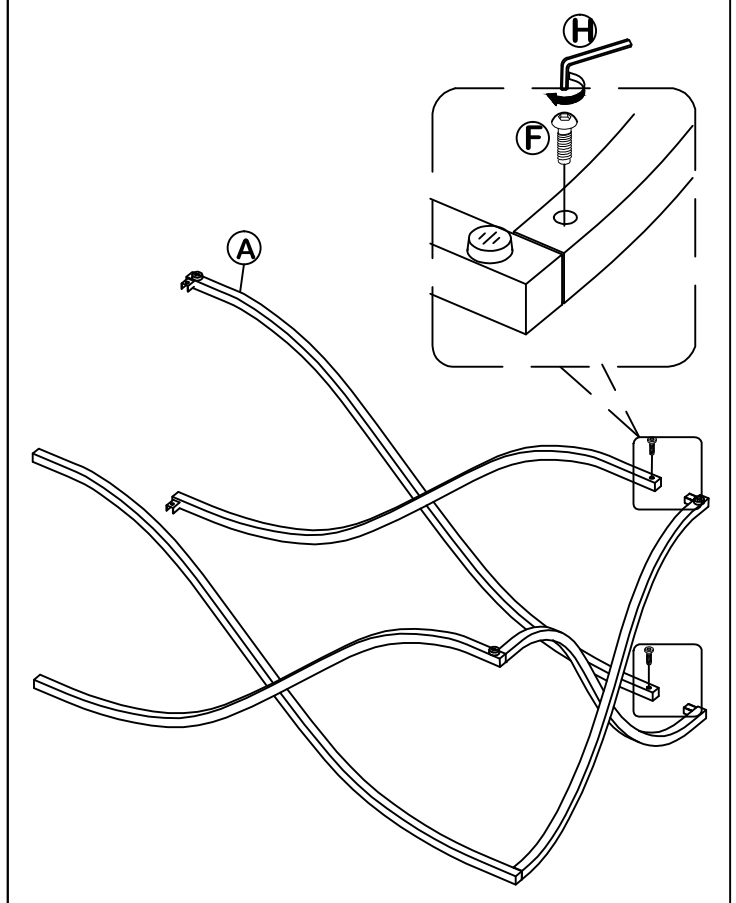

STEP 2: Cocktail Table Assembly.

United Wood Products, Inc. Customer Service Contact Information:

Toll Free Phone Number: 1-800-458-7212

Email: consumercare@ufifurniture.com

Website: www.unitedfurnitureindustries.com

PLEASE NOTE: With use, screws may become loose & must be tightened periodically.

MADE IN CHINA