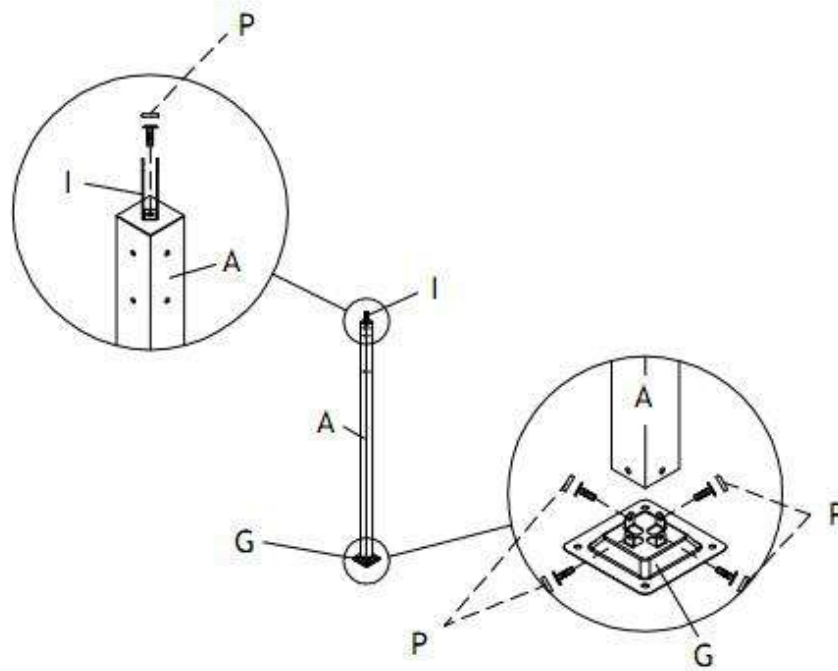

See many more products on the Internet!

www.jeco-inc.com

Parts List:

NO.	Description	Sketch	Qty
A	Post		4
B	Side Frame		8
C	Long Top Frame Beam		4
D	Small Corner Beam		4
E	Middle Top Beam		4
F	Mesh Pipe		8
G	Base		4
H	Top Connector		1
I	Corner Connector		4
J	Middle Connector		4
K	Corner Support Bar		8
L	Plastic Holder		16
M	Canopy		1
N	Mesh		4
O	Peg		8

Hardware List:

NO.	Description	Sketch	Size	Qty
P	Bolt and Screw		M6 x15mm	52
Q	Bolt and Screw		M6 x15mm	8
R	Bolt and Screw		M6 x30mm	16
S	Bolt and Screw		M6 x35mm	8
T	Bolt and Screw		M6 x45mm	16
U	Wrench			1
V	Allen Key			1
W	Straight Allen Key			1

To Assemble:

Step 1:

P	Bolt and Screw		M6 x15mm	20
---	----------------	---	----------	----

Step 2:

Q	Bolt and Screw		M6 x15mm	8
R	Bolt and Screw		M6 x30mm	8

Step 3:

T	Bolt and Screw		M6 x45mm	16
---	----------------	---	----------	----