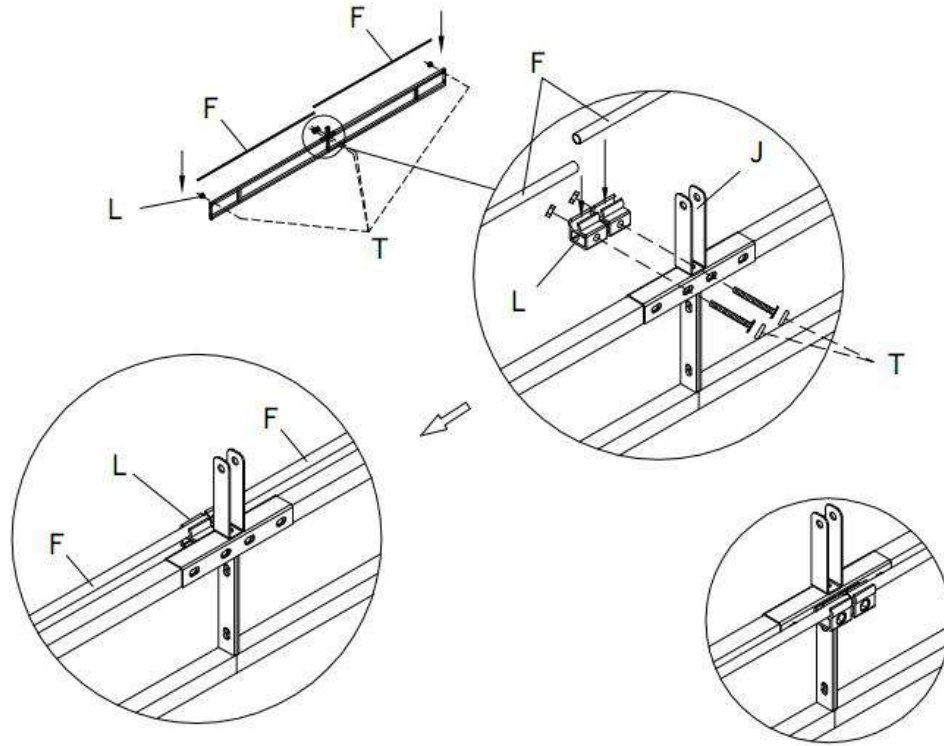

Hardware List:

NO.	Description	Sketch	Size	Qty
P	Bolt and Screw		M6 x15mm	52
Q	Bolt and Screw		M6 x15mm	8
R	Bolt and Screw		M6 x30mm	16
S	Bolt and Screw		M6 x35mm	8
T	Bolt and Screw		M6 x45mm	16
U	Wrench			1
V	Allen Key			1
W	Straight Allen Key			1

To Assemble:

Step 1:

P	Bolt and Screw		M6 x15mm	20
---	----------------	---	----------	----

Step 2:

Q	Bolt and Screw		M6 x15mm	8
R	Bolt and Screw		M6 x30mm	8

Step 3:

T	Bolt and Screw		M6 x45mm	16
---	----------------	---	----------	----

Step 4:

P	Bolt and Screw		M6 x15mm	16
---	----------------	---	----------	----

Step 5:

P	Bolt and Screw		M6 x15mm	16
---	----------------	--	----------	----

Step 6:

S	Bolt and Screw		M6 x35mm	8
---	----------------	---	----------	---

Step 7:

R	Bolt and Screw		M6 x30mm	8
---	----------------	--	----------	---

Step 8:

Step 9:

Note: This gazebo is meant to be used for decorative and sunshade purposes only and is not meant to withstand any elements of weather.