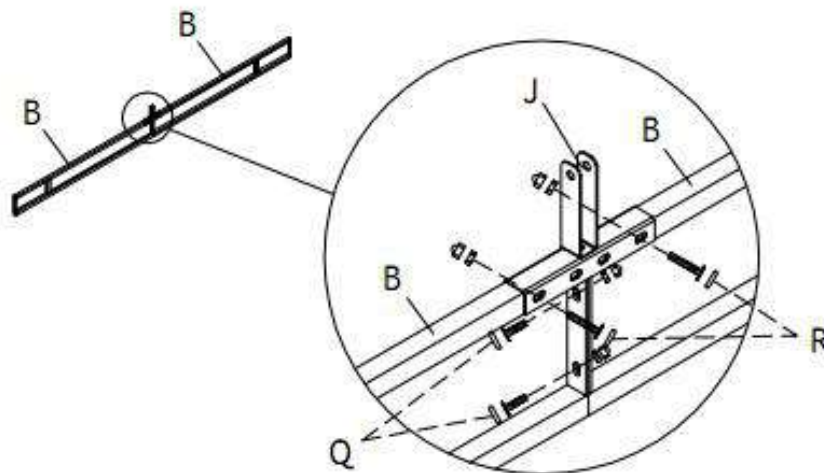

See many more products on the Internet!

www.jeco-inc.com

Parts List:

NO.	Description	Sketch	Qty
A	Post		4
B	Side Frame		8
C	Long Top Frame Beam		4
D	Small Corner Beam		4
E	Middle Top Beam		4
F	Mesh Pipe		8
G	Base		4
H	Top Connector		1
I	Corner Connector		4
J	Middle Connector		4
K	Corner Support Bar		8
L	Plastic Holder		16
M	Canopy		1
N	Mesh		4
O	Peg		8

Hardware List:

NO.	Description	Sketch	Size	Qty
P	Bolt and Screw		M6 x15mm	52
Q	Bolt and Screw		M6 x15mm	8
R	Bolt and Screw		M6 x30mm	16
S	Bolt and Screw		M6 x35mm	8
T	Bolt and Screw		M6 x45mm	16
U	Wrench			1
V	Allen Key			1
W	Straight Allen Key			1

To Assemble:

Step 1:

P	Bolt and Screw		M6 x15mm	20
---	----------------	---	----------	----

Step 2:

Q	Bolt and Screw		M6 x15mm	8
R	Bolt and Screw		M6 x30mm	8

Step 3:

T	Bolt and Screw		M6 x45mm	16
---	----------------	---	----------	----