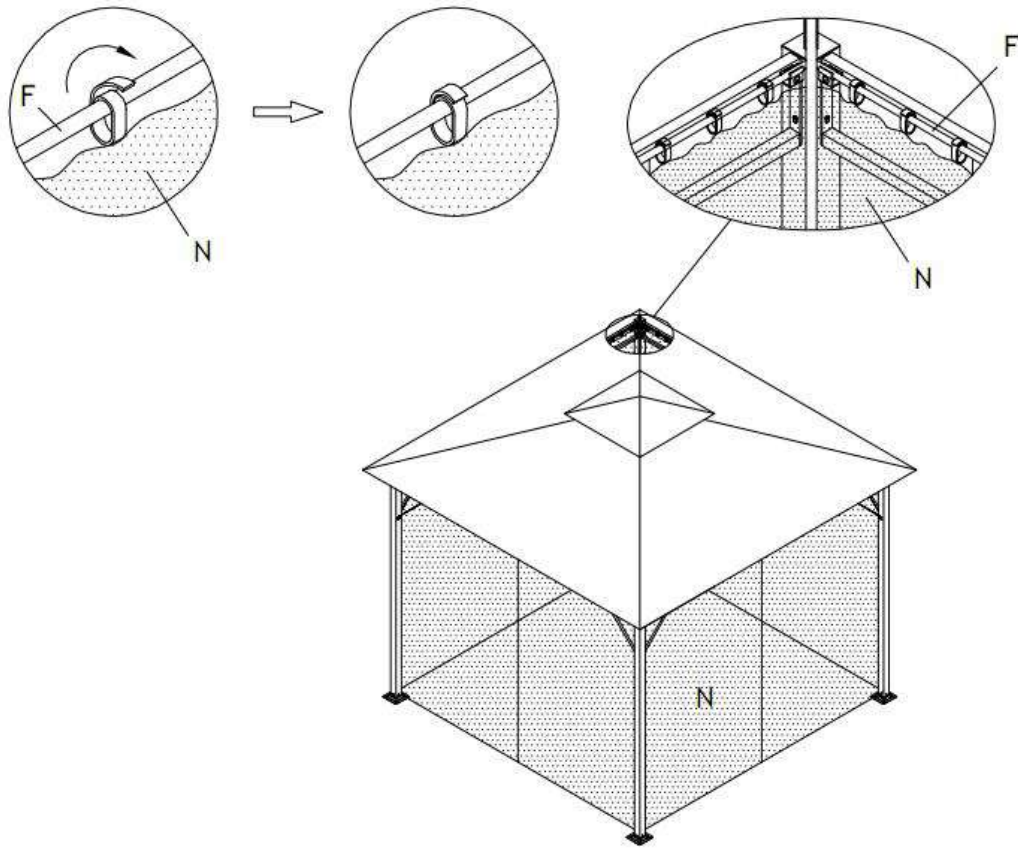

Step 7:

R	Bolt and Screw		M6 x30mm	8
---	----------------	--	----------	---

Step 8:

Step 9:

Note: This gazebo is meant to be used for decorative and sunshade purposes only and is not meant to withstand any elements of weather.