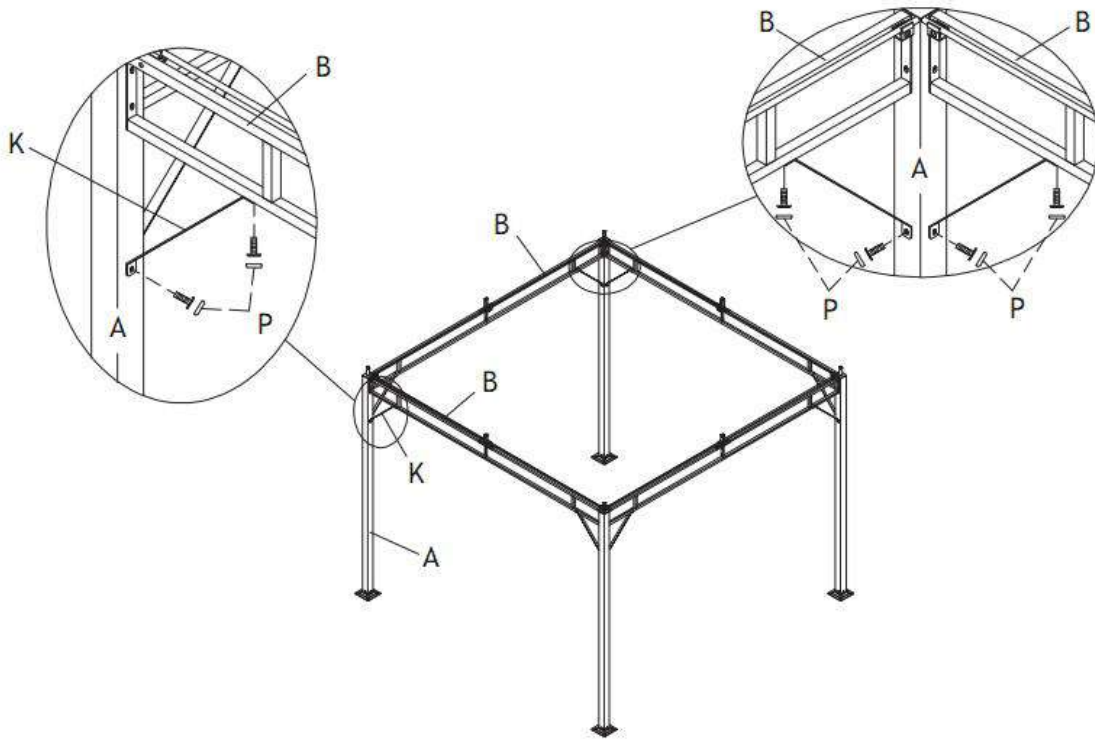

Step 5:

P	Bolt and Screw		M6 x15mm	16