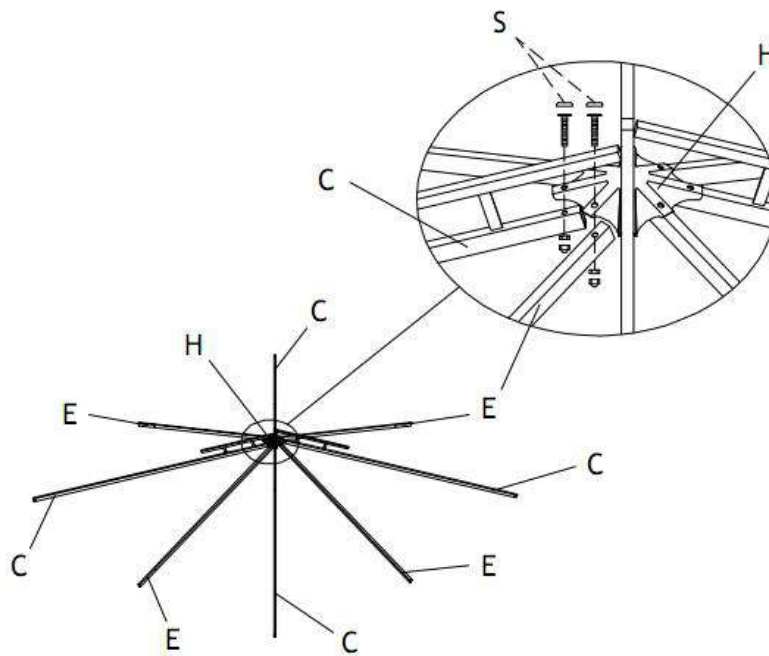

Hardware List:

NO.	Description	Sketch	Size	Qty
P	Bolt and Screw		M6 x15mm	52
Q	Bolt and Screw		M6 x15mm	8
R	Bolt and Screw		M6 x30mm	16
S	Bolt and Screw		M6 x35mm	8
T	Bolt and Screw		M6 x45mm	16
U	Wrench			1
V	Allen Key			1
W	Straight Allen Key			1

Step 4:

P	Bolt and Screw		M6 x15mm	16
---	----------------	---	----------	----

Step 5:

P	Bolt and Screw		M6 x15mm	16
---	----------------	--	----------	----

Step 6:

S	Bolt and Screw		M6 x35mm	8
---	----------------	---	----------	---

Step 7:

R	Bolt and Screw		M6 x30mm	8
---	----------------	--	----------	---

Step 8:

Step 9:

Note: This gazebo is meant to be used for decorative and sunshade purposes only and is not meant to withstand any elements of weather.