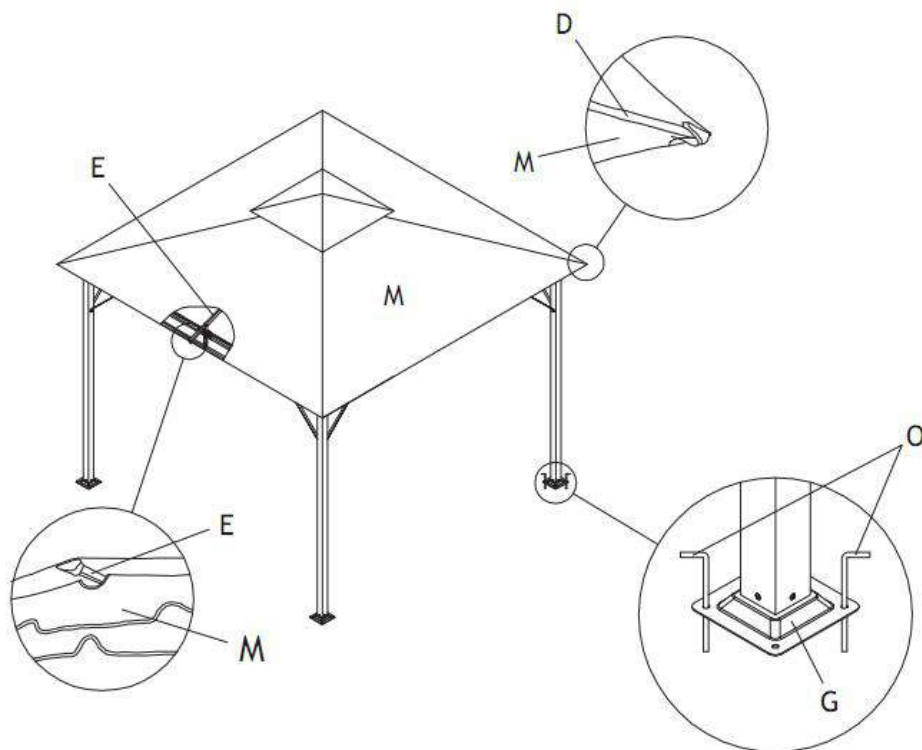

Step 4:

P	Bolt and Screw		M6 x15mm	16
---	----------------	---	----------	----

Step 5:

P	Bolt and Screw		M6 x15mm	16
---	----------------	--	----------	----

Step 6:

S	Bolt and Screw		M6 x35mm	8
---	----------------	---	----------	---

Step 7:

R	Bolt and Screw		M6 x30mm	8
---	----------------	--	----------	---

Step 8:

Step 9:

Note: This gazebo is meant to be used for decorative and sunshade purposes only and is not meant to withstand any elements of weather.