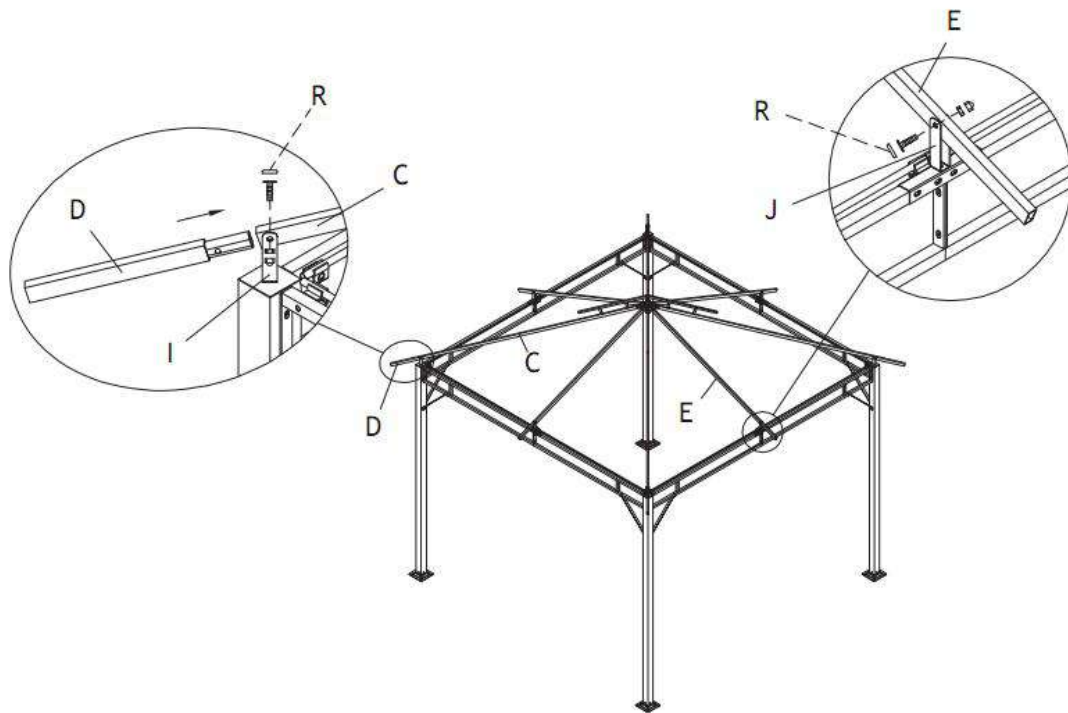

Step 4:

P	Bolt and Screw		M6 x15mm	16
---	----------------	---	----------	----

Step 5:

P	Bolt and Screw		M6 x15mm	16
---	----------------	--	----------	----

Step 6:

S	Bolt and Screw		M6 x35mm	8
---	----------------	---	----------	---

Step 7:

R	Bolt and Screw		M6 x30mm	8
---	----------------	--	----------	---

Step 8:

Step 9:

Note: This gazebo is meant to be used for decorative and sunshade purposes only and is not meant to withstand any elements of weather.