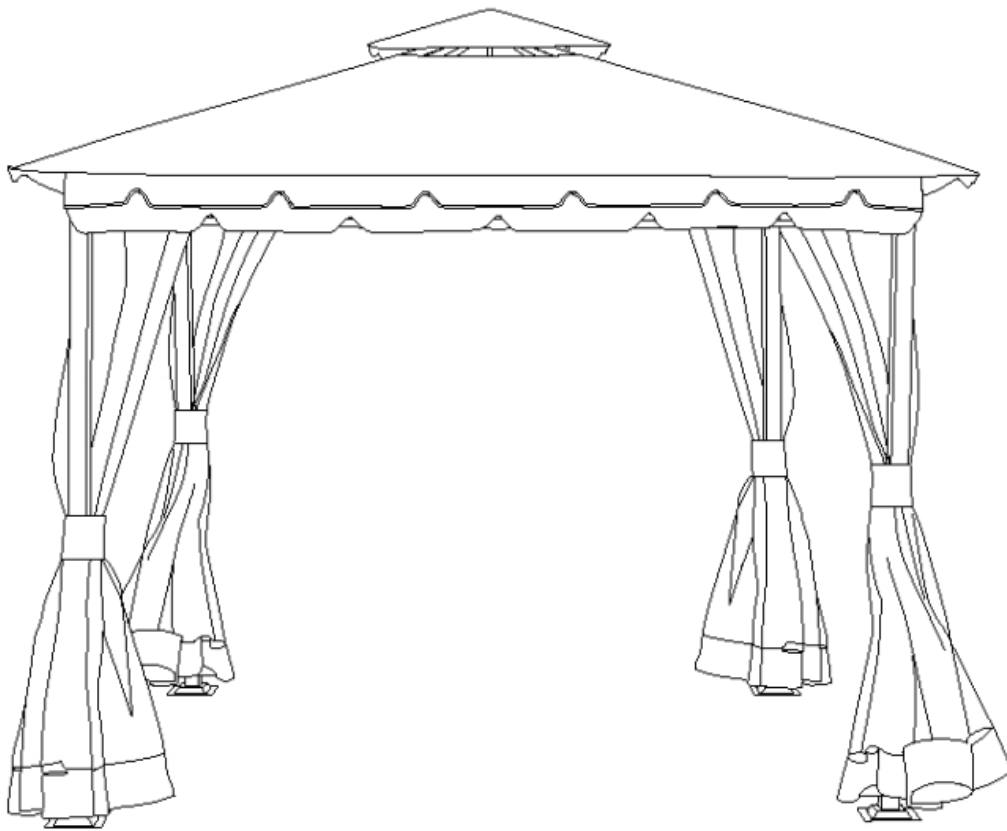

Thanks for shopping with Jeco®

10 x10" Metal Gazebo with Double Roof and Netting

SKU# GZ1 / 15010159

JECO

1-800-893-3006
Ontario, CA 91761

Made in China

If you have questions regarding this product, call
1-800-893-3006 Mon.-Fri. 9:00-5:00 PST
(California) and ask for our product specialists, or
e-mail: cs@jeco-inc.com

See many more products on the Internet!

www.jeco-inc.com

Parts List:

NO.	Description	Sketch	Qty
A	Post		4
B	Side Frame		8
C	Long Top Frame Beam		4
D	Small Corner Beam		4
E	Middle Top Beam		4
F	Mesh Pipe		8
G	Base		4
H	Top Connector		1
I	Corner Connector		4
J	Middle Connector		4
K	Corner Support Bar		8
L	Plastic Holder		16
M	Canopy		1
N	Mesh		4
O	Peg		8