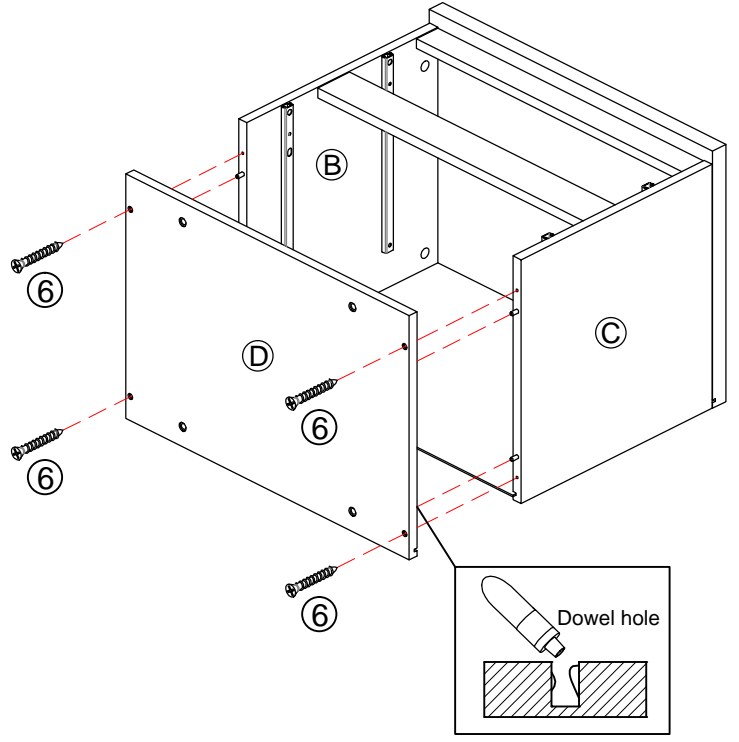

*****Do not fully tighten screws until fully assembled*****

COMPONENT PARTS		
DESCRIPTION	PART NAME	Q' TY(PCS)
Ⓐ	Top Panel	1
Ⓑ	Left Side Panel	1
Ⓒ	Right Side Panel	1
Ⓓ	Bottom Panel	1
Ⓔ	Horizontal Panel (UP)	1
Ⓕ	Horizontal Panel (Down)	1
Ⓖ	Drawer Panel (UP)	1
Ⓗ	Drawer Panel (Down)	1
Ⓘ	Drawer Front Panel	2
Ⓙ	Drawer Back Panel	2
Ⓚ	Drawer Left Side Panel	2
Ⓛ	Drawer Right Side Panel	2
Ⓜ	Drawer Bottom Panel	2
Ⓝ	Back Panel	1
Ⓞ	Slat	2
Ⓟ	Side Leg	2

HARDWARES REQUIRED

- ①  Minifix 7*20.5(10)mm - 4 PCS
- ②  Cam 15*12mm - 4 PCS
- ③  Wood Dowel 6*25mm - 16 PCS
- ④  Screw 4.2*25mm - 6 PCS
- ⑤  Screw 4.2*32mm - 16 PCS
- ⑥  Screw 4.2*38mm - 4 PCS
- ⑦  Screw 4*10mm - 4 PCS
- ⑧  Adjuster 1/4"*20mm - 4 PCS
- ⑨  Screw 1/4"*30mm - 4 PCS
- ⑩  Screw 1/4"*12mm - 8 PCS
- ⑪  Connector - 4 PCS
- ⑫  Glue - 1 PC
- ⑬  Allen Wrench - 1 PC

Attention:

*** Some number parts listed on the instruction sheet may not be in parts bag as they may already be assembled.

Carefully check parts and packing materials prior to ordering replacements.

1

2

3

4