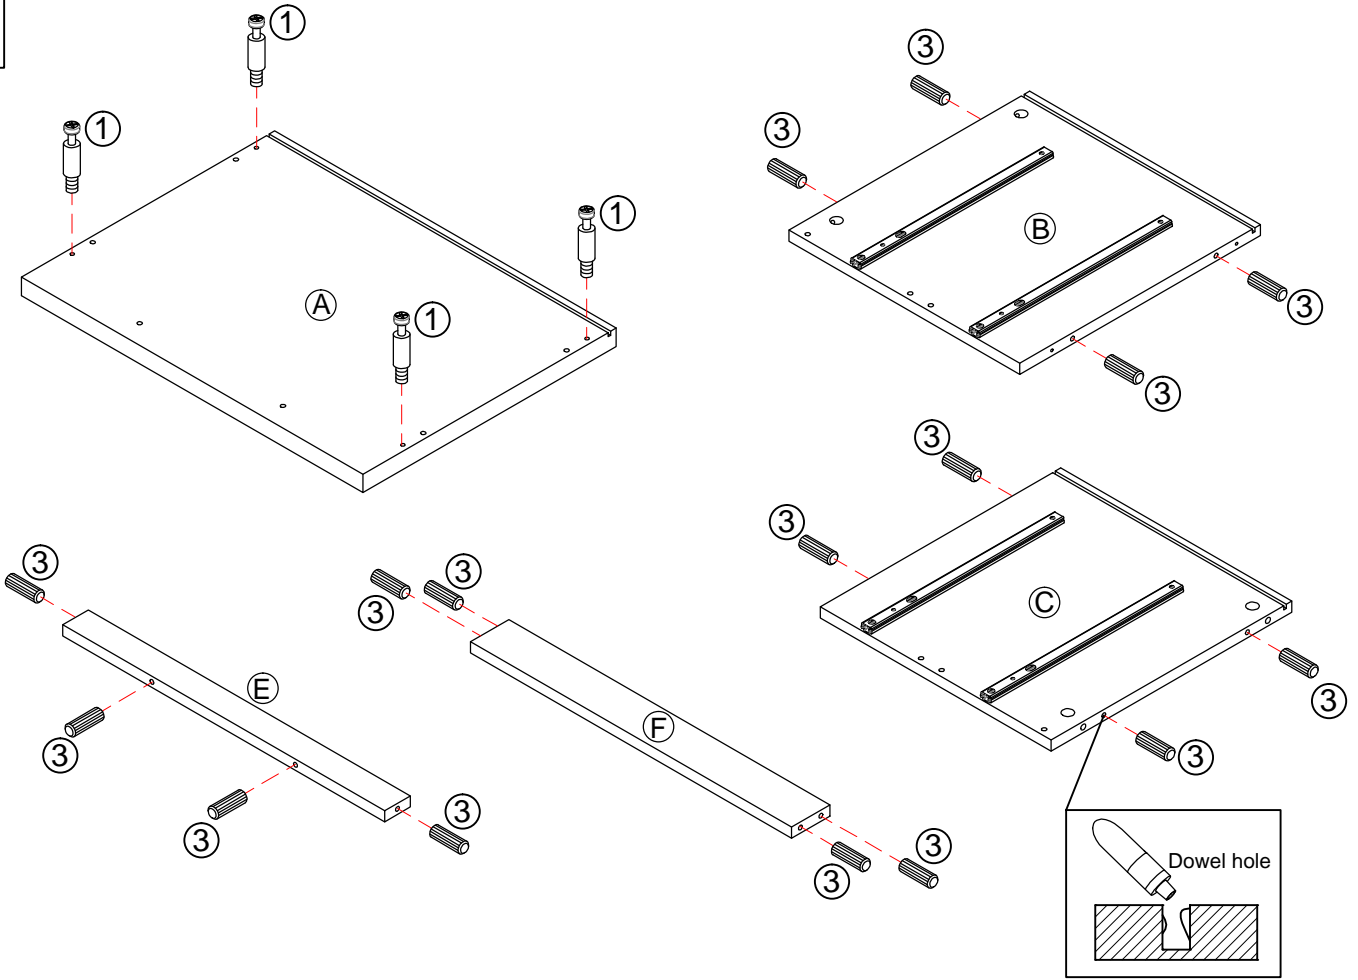

*****Do not fully tighten screws until fully assembled*****

COMPONENT PARTS		
DESCRIPTION	PART NAME	Q' TY(PCS)
Ⓐ	Top Panel	1
Ⓑ	Left Side Panel	1
Ⓒ	Right Side Panel	1
Ⓓ	Bottom Panel	1
Ⓔ	Horizontal Panel (UP)	1
Ⓕ	Horizontal Panel (Down)	1
Ⓖ	Drawer Panel (UP)	1
Ⓗ	Drawer Panel (Down)	1
Ⓘ	Drawer Front Panel	2
Ⓙ	Drawer Back Panel	2
Ⓚ	Drawer Left Side Panel	2
Ⓛ	Drawer Right Side Panel	2
Ⓜ	Drawer Bottom Panel	2
Ⓝ	Back Panel	1
Ⓞ	Slat	2
Ⓟ	Side Leg	2

HARDWARES REQUIRED

- ①  Minifix 7*20.5(10)mm - 4 PCS
- ②  Cam 15*12mm - 4 PCS
- ③  Wood Dowel 6*25mm - 16 PCS
- ④  Screw 4.2*25mm - 6 PCS
- ⑤  Screw 4.2*32mm - 16 PCS
- ⑥  Screw 4.2*38mm - 4 PCS
- ⑦  Screw 4*10mm - 4 PCS
- ⑧  Adjuster 1/4"*20mm - 4 PCS
- ⑨  Screw 1/4"*30mm - 4 PCS
- ⑩  Screw 1/4"*12mm - 8 PCS
- ⑪  Connector - 4 PCS
- ⑫  Glue - 1 PC
- ⑬  Allen Wrench - 1 PC

Attention:

*** Some number parts listed on the instruction sheet may not be in parts bag as they may already be assembled.

Carefully check parts and packing materials prior to ordering replacements.

1

2

3

4