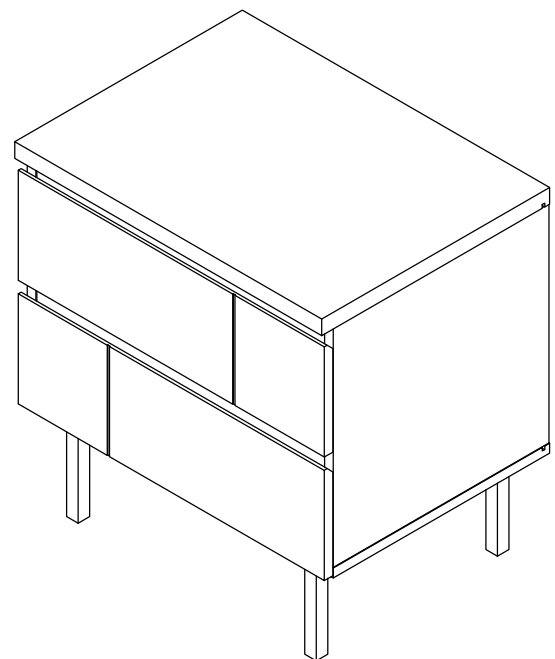

ASSEMBLY INSTRUCTION FOR ACME FURNITURE

MODEL #97550 NIGHT STAND

Thank you for purchasing this quality product. Be sure to check all packing material carefully for small parts which may have come loose inside the carton during shipment. Separate, identify and count all parts and metal hardware. Compare with parts list to be sure all parts are present. If any part(s) are missing or damaged, please contact your local furniture dealer. For efficient and speedy service, please indicate the model number and code letter of part(s) needed.

Do not fully tighten screws until fully assembled

COMPONENT PARTS		
DESCRIPTION	PART NAME	Q' TY(PCS)
Ⓐ	Top Panel	1
Ⓑ	Left Side Panel	1
Ⓒ	Right Side Panel	1
Ⓓ	Bottom Panel	1
Ⓔ	Horizontal Panel (UP)	1
Ⓕ	Horizontal Panel (Down)	1
Ⓖ	Drawer Panel (UP)	1
Ⓗ	Drawer Panel (Down)	1
Ⓘ	Drawer Front Panel	2
Ⓙ	Drawer Back Panel	2
Ⓚ	Drawer Left Side Panel	2
Ⓛ	Drawer Right Side Panel	2
Ⓜ	Drawer Bottom Panel	2
Ⓝ	Back Panel	1
Ⓞ	Slat	2
Ⓟ	Side Leg	2

HARDWARES REQUIRED

- ① Minifix 7*20.5(10)mm - 4 PCS
- ② Cam 15*12mm - 4 PCS
- ③ Wood Dowel 6*25mm - 16 PCS
- ④ Screw 4.2*25mm - 6 PCS
- ⑤ Screw 4.2*32mm - 16 PCS
- ⑥ Screw 4.2*38mm - 4 PCS
- ⑦ Screw 4*10mm - 4 PCS
- ⑧ Adjuster 1/4"*20mm - 4 PCS
- ⑨ Screw 1/4"*30mm - 4 PCS
- ⑩ Screw 1/4"*12mm - 8 PCS
- ⑪ Connector - 4 PCS
- ⑫ Glue - 1 PC
- ⑬ Allen Wrench - 1 PC

Attention:

*** Some number parts listed on the instruction sheet may not be in parts bag as they may already be assembled.

Carefully check parts and packing materials prior to ordering replacements.