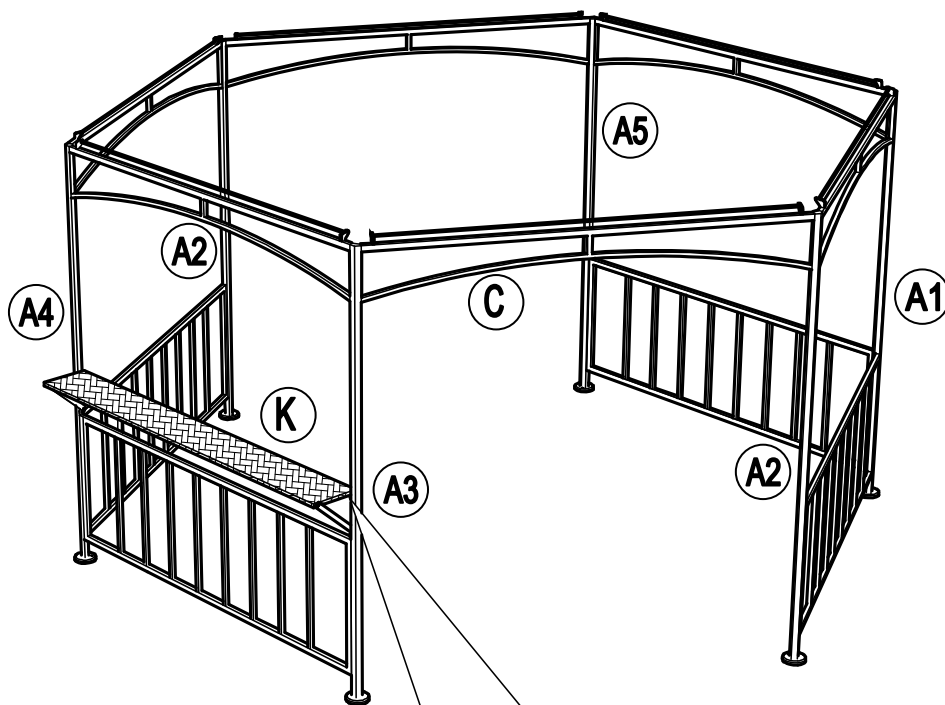

STEP 3: Assembly of Shelf