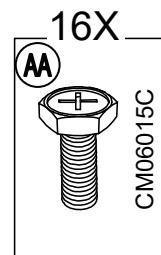

STEP 2: Assembly of Fence Panel