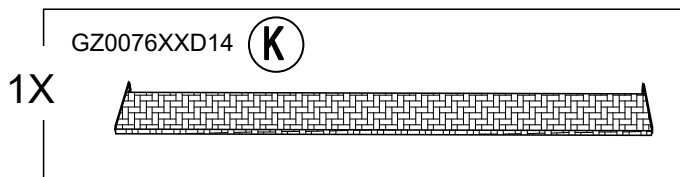

STEP 3: Assembly of Shelf