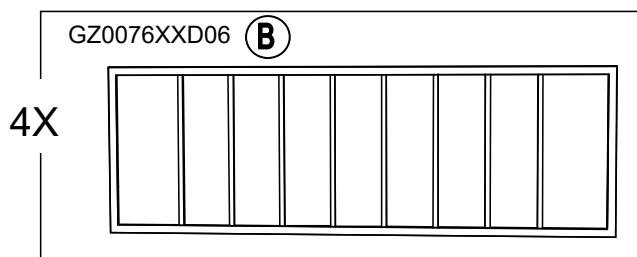

STEP 2: Assembly of Fence Panel