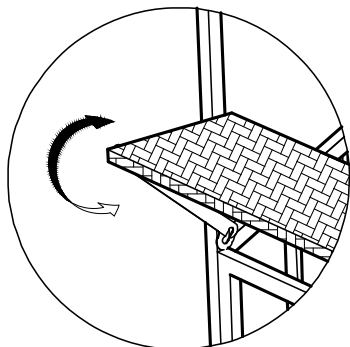

STEP 3: Assembly of Shelf