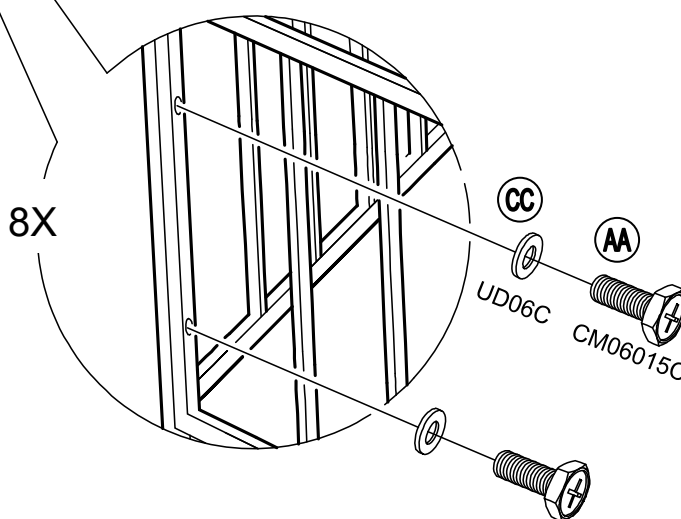

Country of Origin: CHINA

Call 1(866) 578-6569 for assistance.  
Or visit us at [www.sunjoyonline.com](http://www.sunjoyonline.com)

Hardware Pack				
Label	Part Number	Description	QTY	Image of Part
AA	CM06015C	Bolt M6 X 15	46	 <p>Actual Size</p>
BB	GZ0076XXD18	Bolt M6 X 15	2	 <p>Actual Size</p>
CC	UD06C	Flat Washer M6	46	 <p>Actual Size</p>
DD	DD08260C	Stake Dia. 8 X 260	6	
Z	W10D	Wrench M6	2	

# STEP 1: Assembly of Frame

### STEP 2: Assembly of Fence Panel