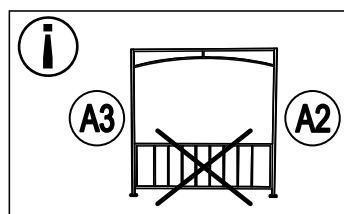

STEP 2: Assembly of Fence Panel