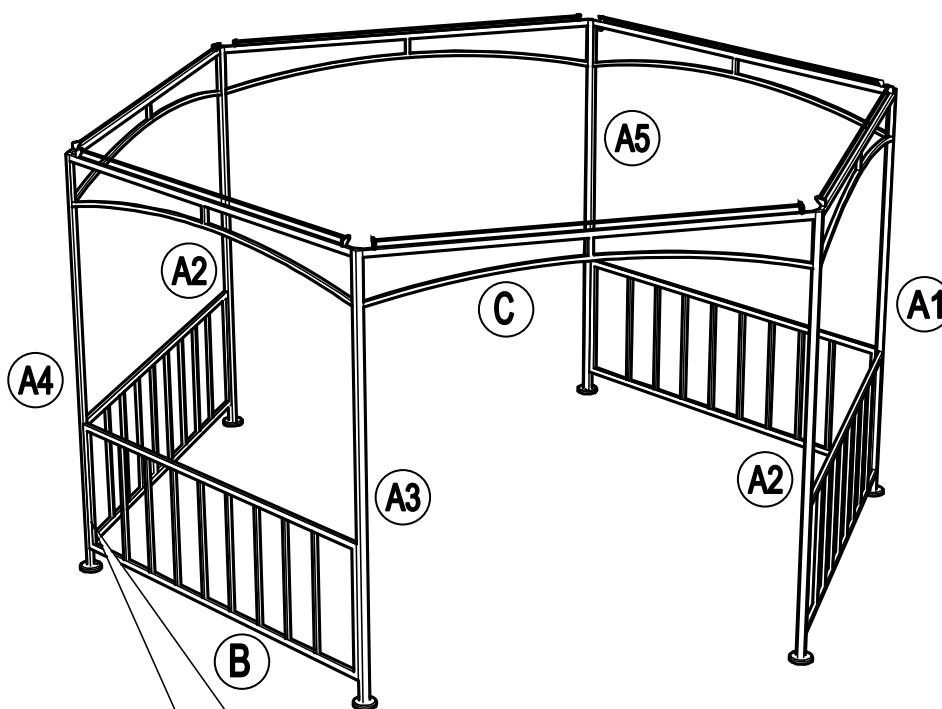

STEP 2: Assembly of Fence Panel