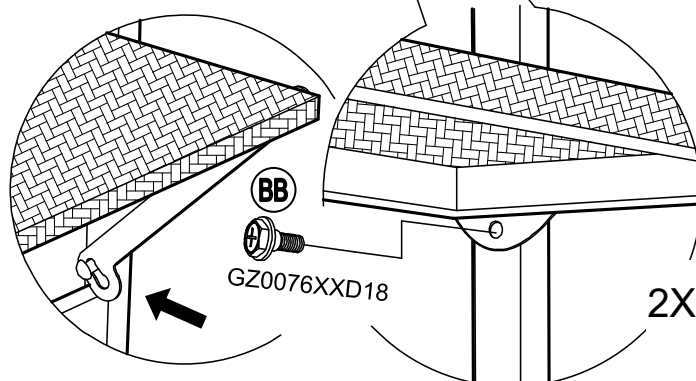

STEP 3: Assembly of Shelf