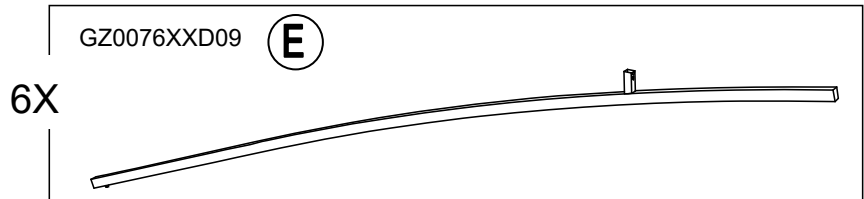

STEP 4: Assembly of Slant Beam End For Big Roof