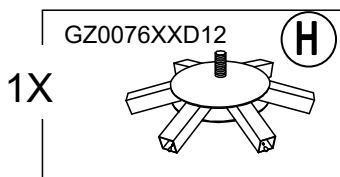

STEP 8: Assembly of Slant Beam For Small Roof