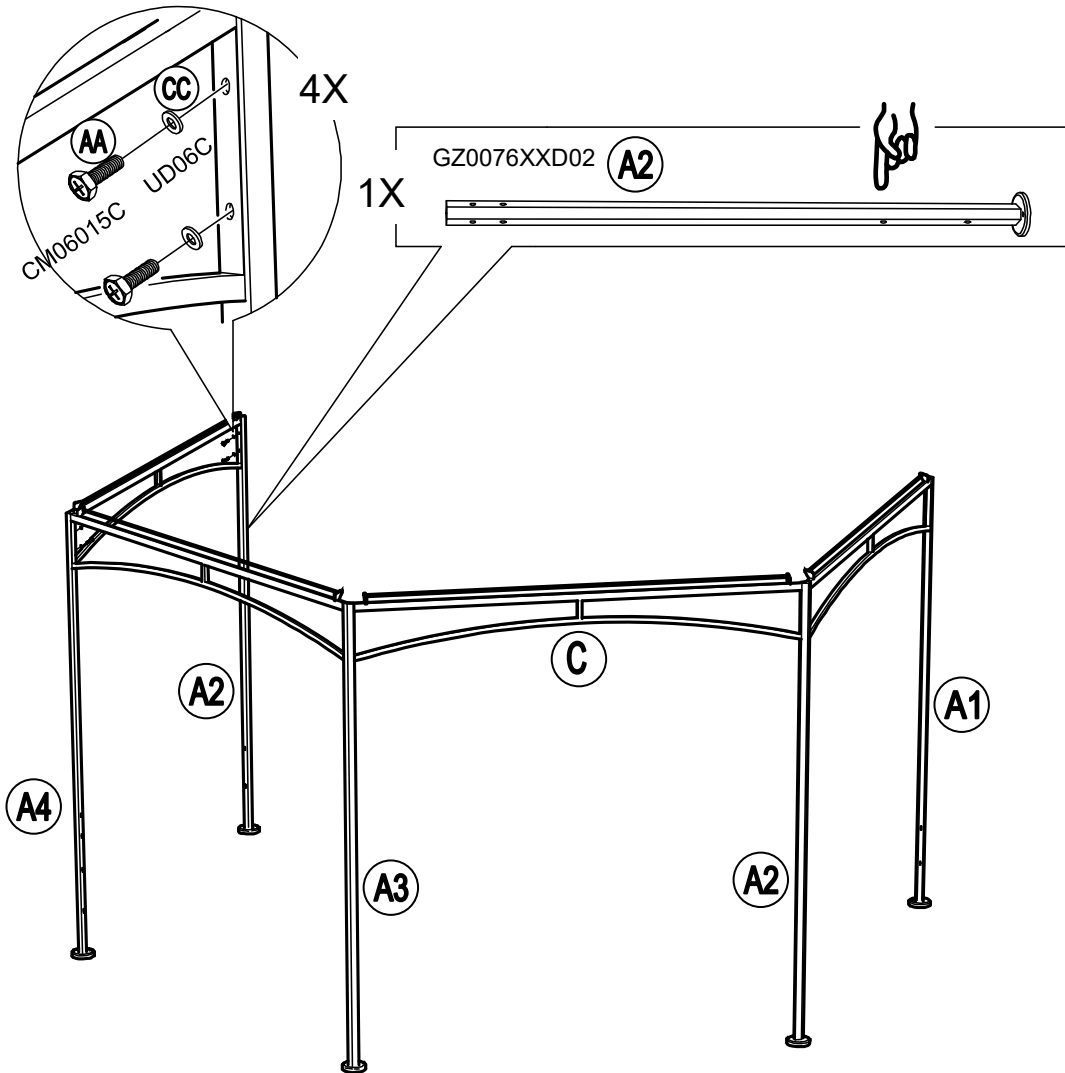

## Parts List

Label	Part Number	Description	QTY	Image of Part
A1	GZ0076XXD01	Post 1	1	
A2	GZ0076XXD02	Post 2	2	
A3	GZ0076XXD03	Post 3	1	
A4	GZ0076XXD04	Post 4	1	
A5	GZ0076XXD05	Post 5	1	
B	GZ0076XXD06	Fence Panel	4	
C	GZ0076XXD07	Frame	6	
D	GZ0076XXD08	Slant Beam End For Big Roof	6	
E	GZ0076XXD09	Slant Beam For Big Roof	6	
F	GZ0076XXD10	Slant Beam For Small Roof	6	
G	GZ0076XXD11	Big Top Connector	1	
H	GZ0076XXD12	Small Top Connector	1	
I	GZ0076XXD13	Hook	1	
K	GZ0076XXD14	Shelf	1	
L	GZ0076XXD15	Small Canopy	1	
P	GZ0076XXD16	Large Canopy	1	
Q	GZ0076XXD17	Finial	1	

Country of Origin: CHINA

Call 1(866) 578-6569 for assistance.  
Or visit us at [www.sunjoyonline.com](http://www.sunjoyonline.com)

Hardware Pack				
Label	Part Number	Description	QTY	Image of Part
AA	CM06015C	Bolt M6 X 15	46	 <p>Actual Size</p>
BB	GZ0076XXD18	Bolt M6 X 15	2	 <p>Actual Size</p>
CC	UD06C	Flat Washer M6	46	 <p>Actual Size</p>
DD	DD08260C	Stake Dia. 8 X 260	6	
Z	W10D	Wrench M6	2	

# STEP 1: Assembly of Frame