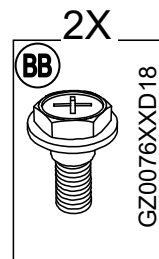

STEP 3: Assembly of Shelf