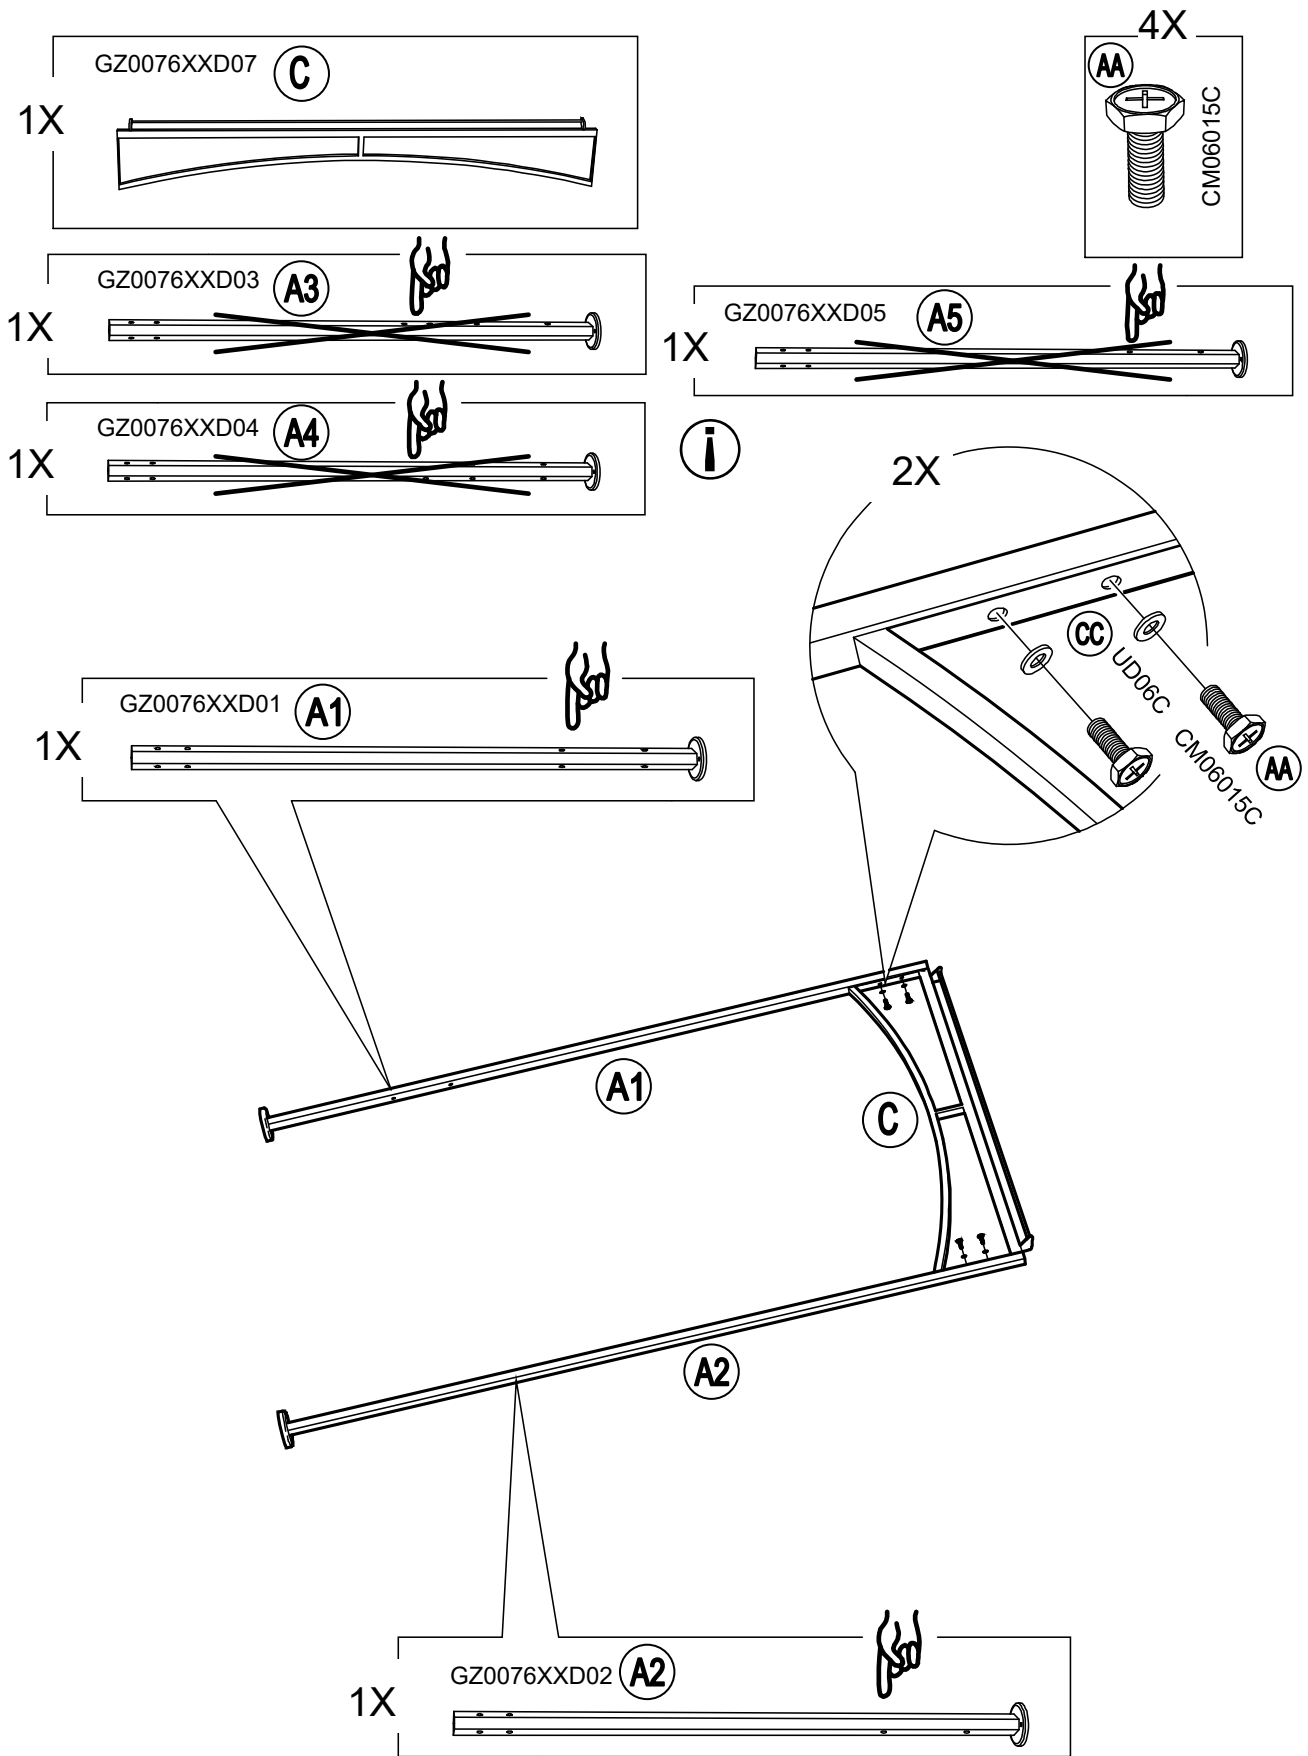

STEP 1: Assembly of Frame