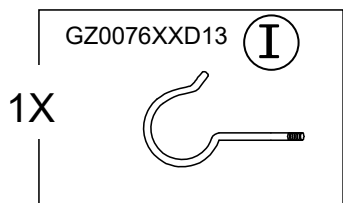

STEP 6: Assembly of Hook