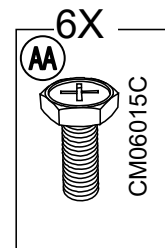

STEP 5: Assembly of Slant Beam For Big Roof