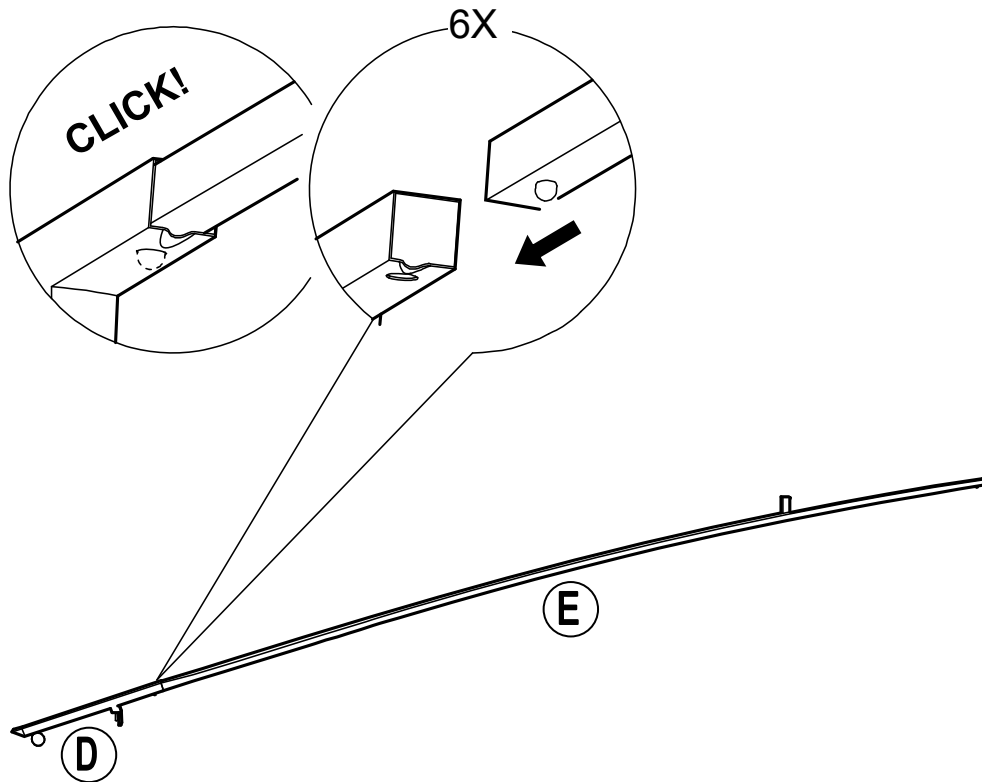

STEP 4: Assembly of Slant Beam End For Big Roof