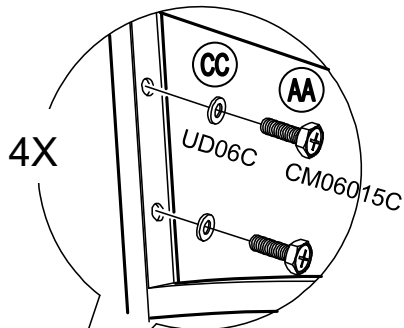

Country of Origin: CHINA

Call 1(866) 578-6569 for assistance.  
Or visit us at [www.sunjoyonline.com](http://www.sunjoyonline.com)

Hardware Pack				
Label	Part Number	Description	QTY	Image of Part
AA	CM06015C	Bolt M6 X 15	46	 <p>Actual Size</p>
BB	GZ0076XXD18	Bolt M6 X 15	2	 <p>Actual Size</p>
CC	UD06C	Flat Washer M6	46	 <p>Actual Size</p>
DD	DD08260C	Stake Dia. 8 X 260	6	
Z	W10D	Wrench M6	2	

# STEP 1: Assembly of Frame