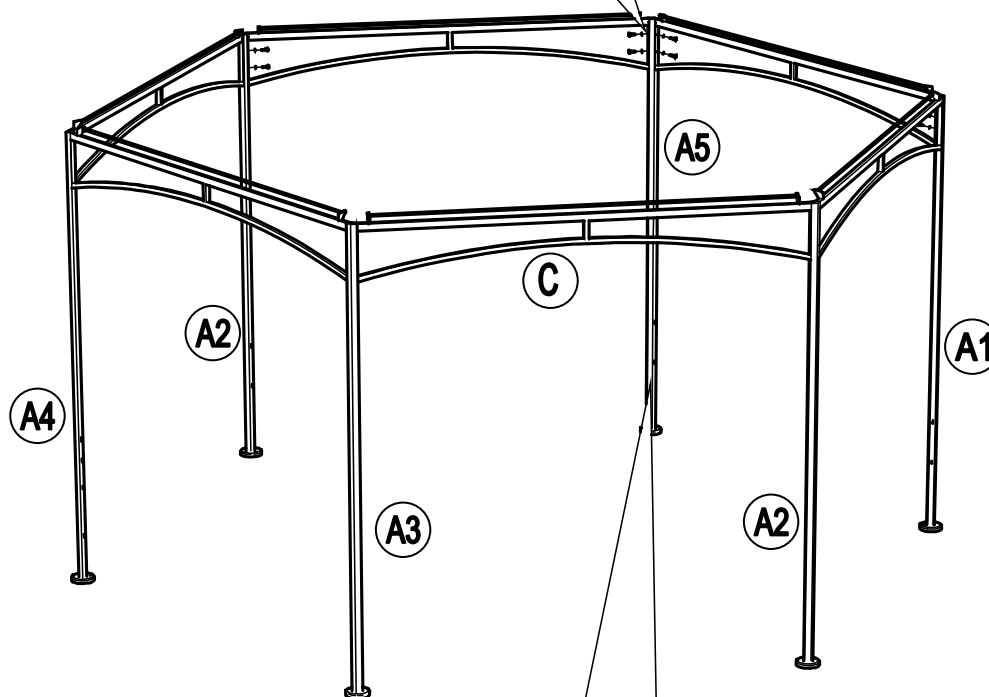

Country of Origin: CHINA

Call 1(866) 578-6569 for assistance.  
Or visit us at [www.sunjoyonline.com](http://www.sunjoyonline.com)

Hardware Pack				
Label	Part Number	Description	QTY	Image of Part
AA	CM06015C	Bolt M6 X 15	46	 <p>Actual Size</p>
BB	GZ0076XXD18	Bolt M6 X 15	2	 <p>Actual Size</p>
CC	UD06C	Flat Washer M6	46	 <p>Actual Size</p>
DD	DD08260C	Stake Dia. 8 X 260	6	
Z	W10D	Wrench M6	2	

# STEP 1: Assembly of Frame