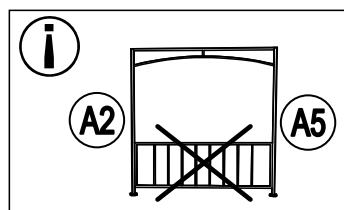

STEP 2: Assembly of Fence Panel