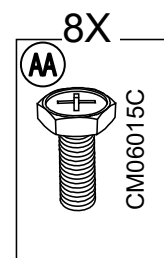

Country of Origin: CHINA

Call 1(866) 578-6569 for assistance.  
Or visit us at [www.sunjoyonline.com](http://www.sunjoyonline.com)

Hardware Pack				
Label	Part Number	Description	QTY	Image of Part
AA	CM06015C	Bolt M6 X 15	46	 <p>Actual Size</p>
BB	GZ0076XXD18	Bolt M6 X 15	2	 <p>Actual Size</p>
CC	UD06C	Flat Washer M6	46	 <p>Actual Size</p>
DD	DD08260C	Stake Dia. 8 X 260	6	
Z	W10D	Wrench M6	2	

# STEP 1: Assembly of Frame