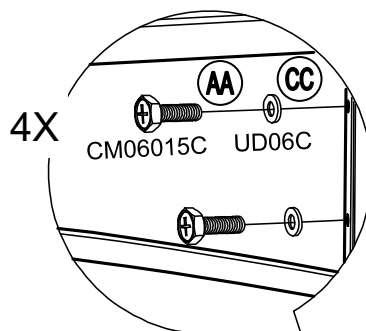

Country of Origin: CHINA

Call 1(866) 578-6569 for assistance.  
Or visit us at [www.sunjoyonline.com](http://www.sunjoyonline.com)

Hardware Pack				
Label	Part Number	Description	QTY	Image of Part
AA	CM06015C	Bolt M6 X 15	46	 <p>Actual Size</p>
BB	GZ0076XXD18	Bolt M6 X 15	2	 <p>Actual Size</p>
CC	UD06C	Flat Washer M6	46	 <p>Actual Size</p>
DD	DD08260C	Stake Dia. 8 X 260	6	
Z	W10D	Wrench M6	2	

# STEP 1: Assembly of Frame